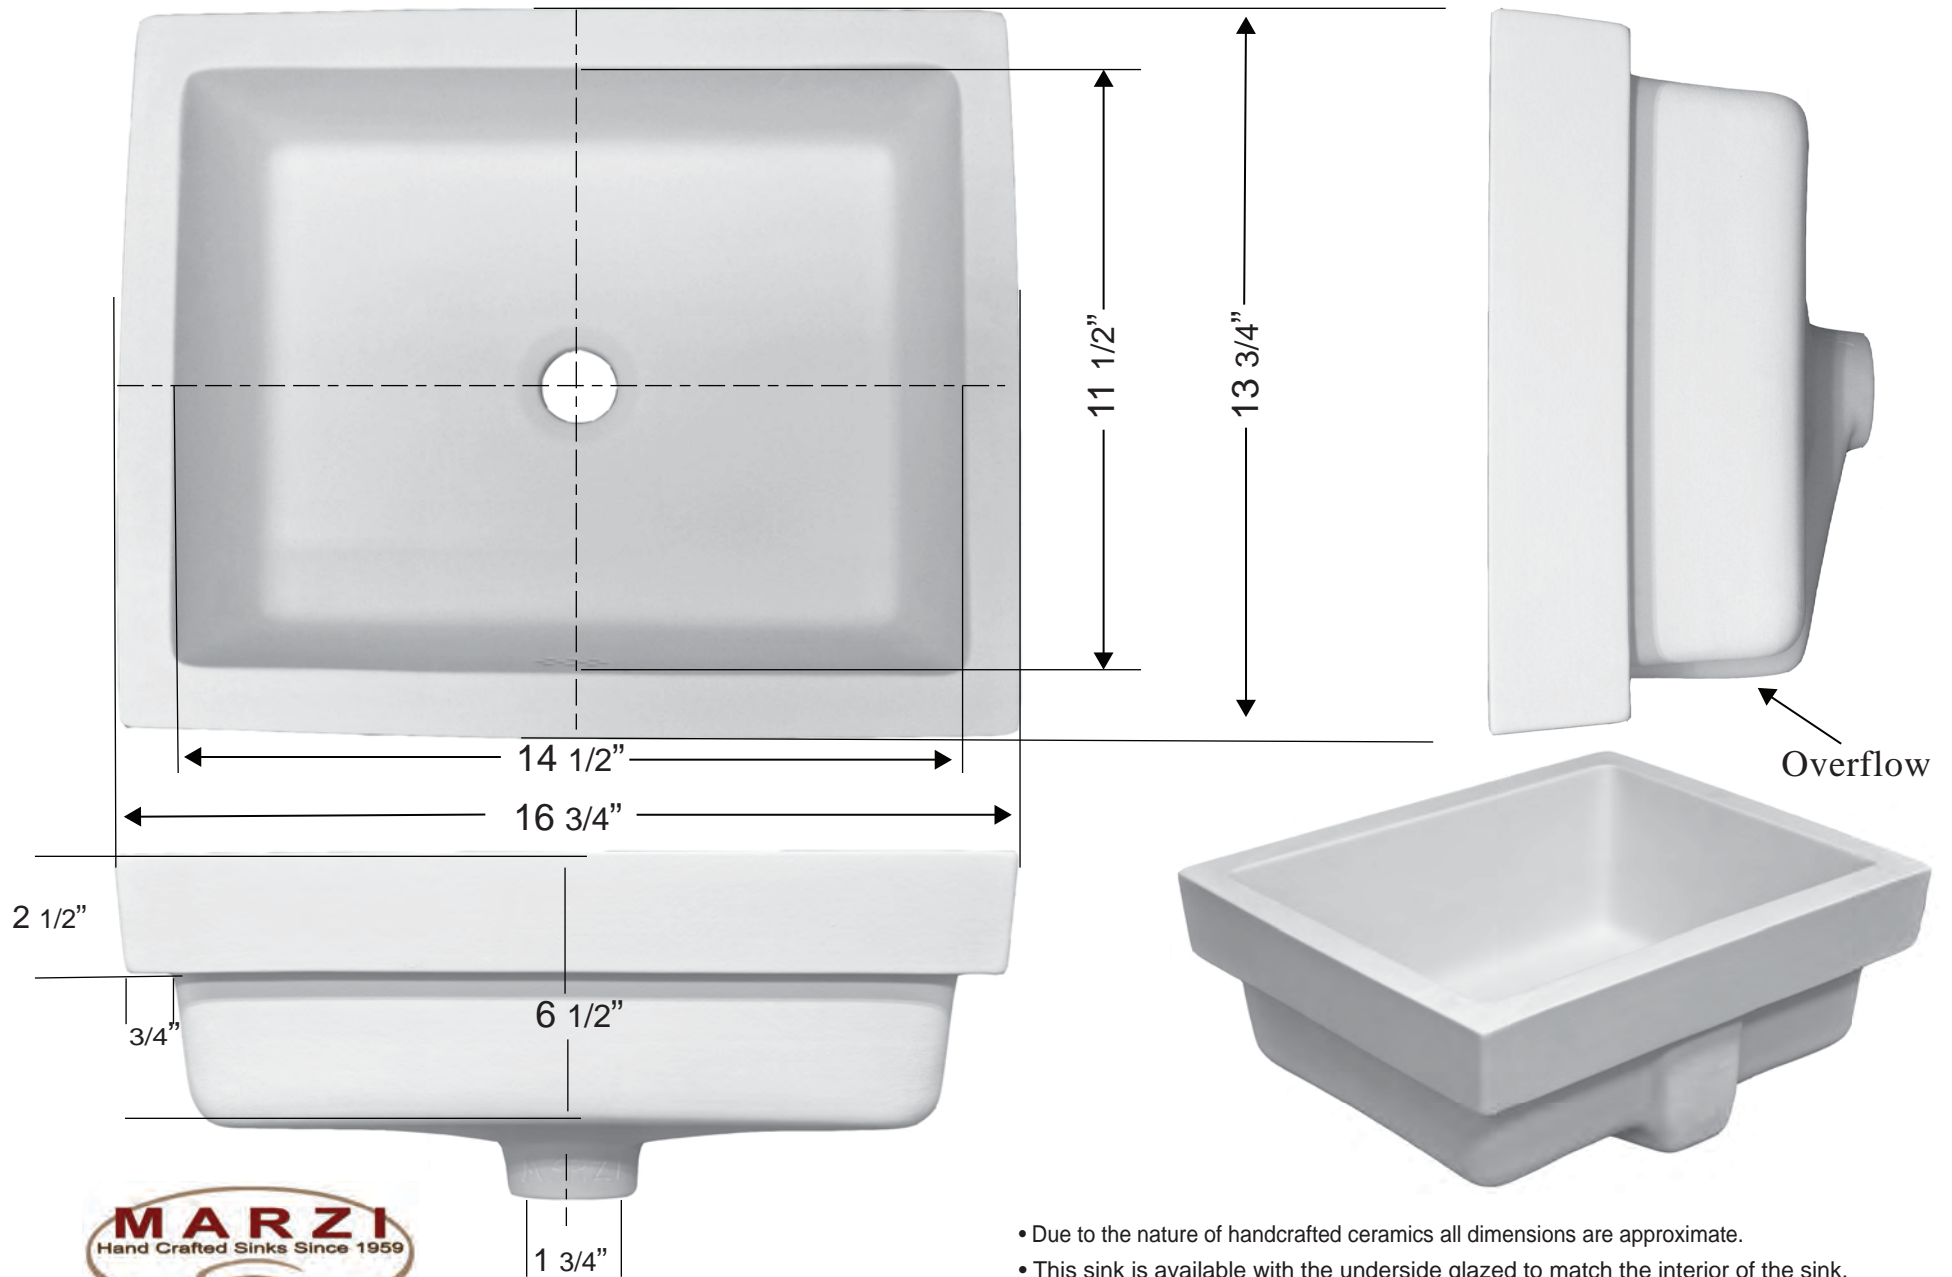

XDE 13 3/4" x 16 3/4" Rectangle Half Exposed basin

- Due to the nature of handcrafted ceramics all dimensions are approximate.
- This sink is available with the underside glazed to match the interior of the sink.
- **Please do not attempt to cut from these measurements.**