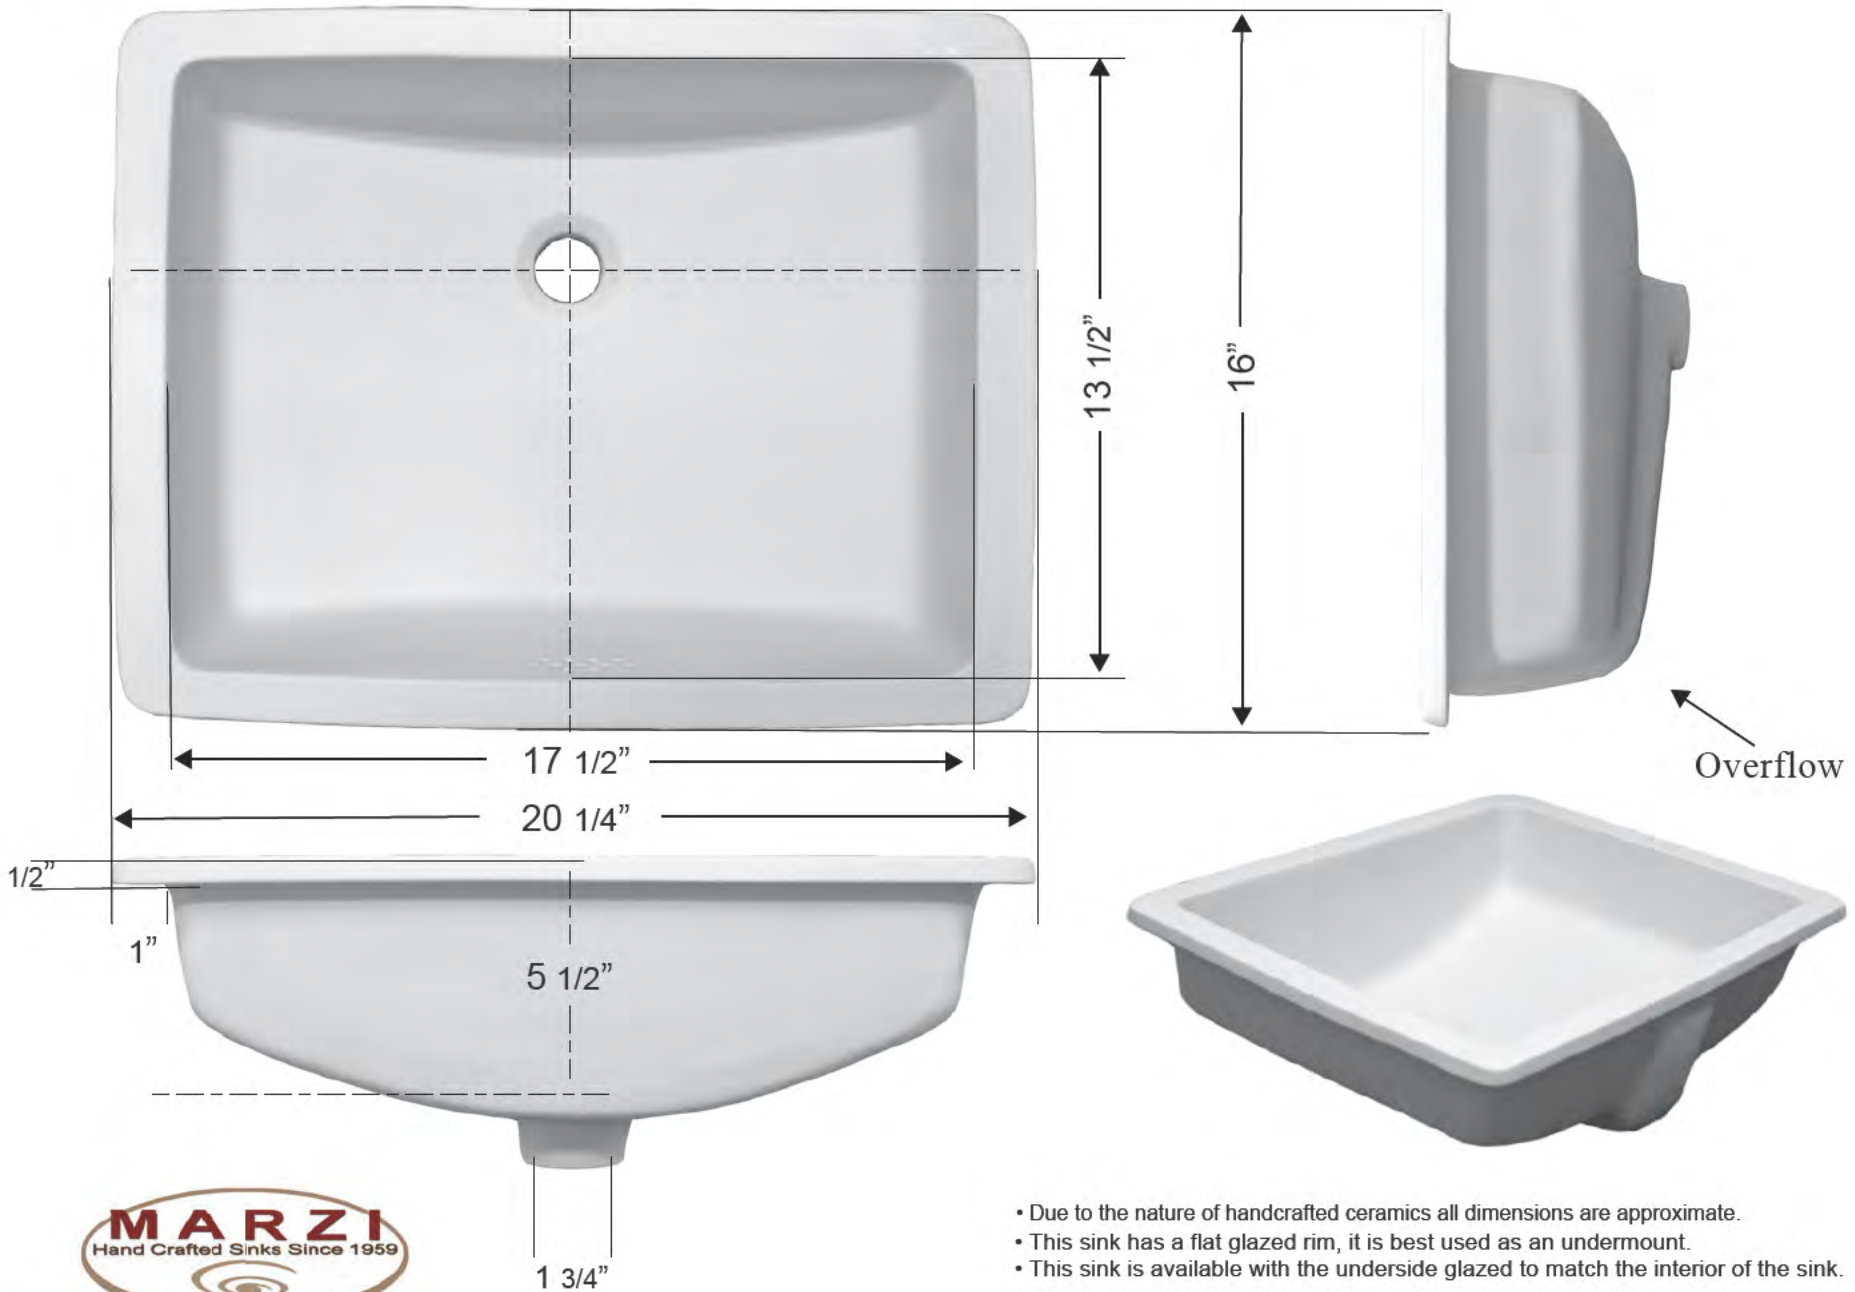

RD 16" x 20 1/4" Rectangle undermount basin w/rocker bottom

- Due to the nature of handcrafted ceramics all dimensions are approximate.
- This sink has a flat glazed rim, it is best used as an undermount.
- This sink is available with the underside glazed to match the interior of the sink.
- **Please do not attempt to cut from these measurements.**