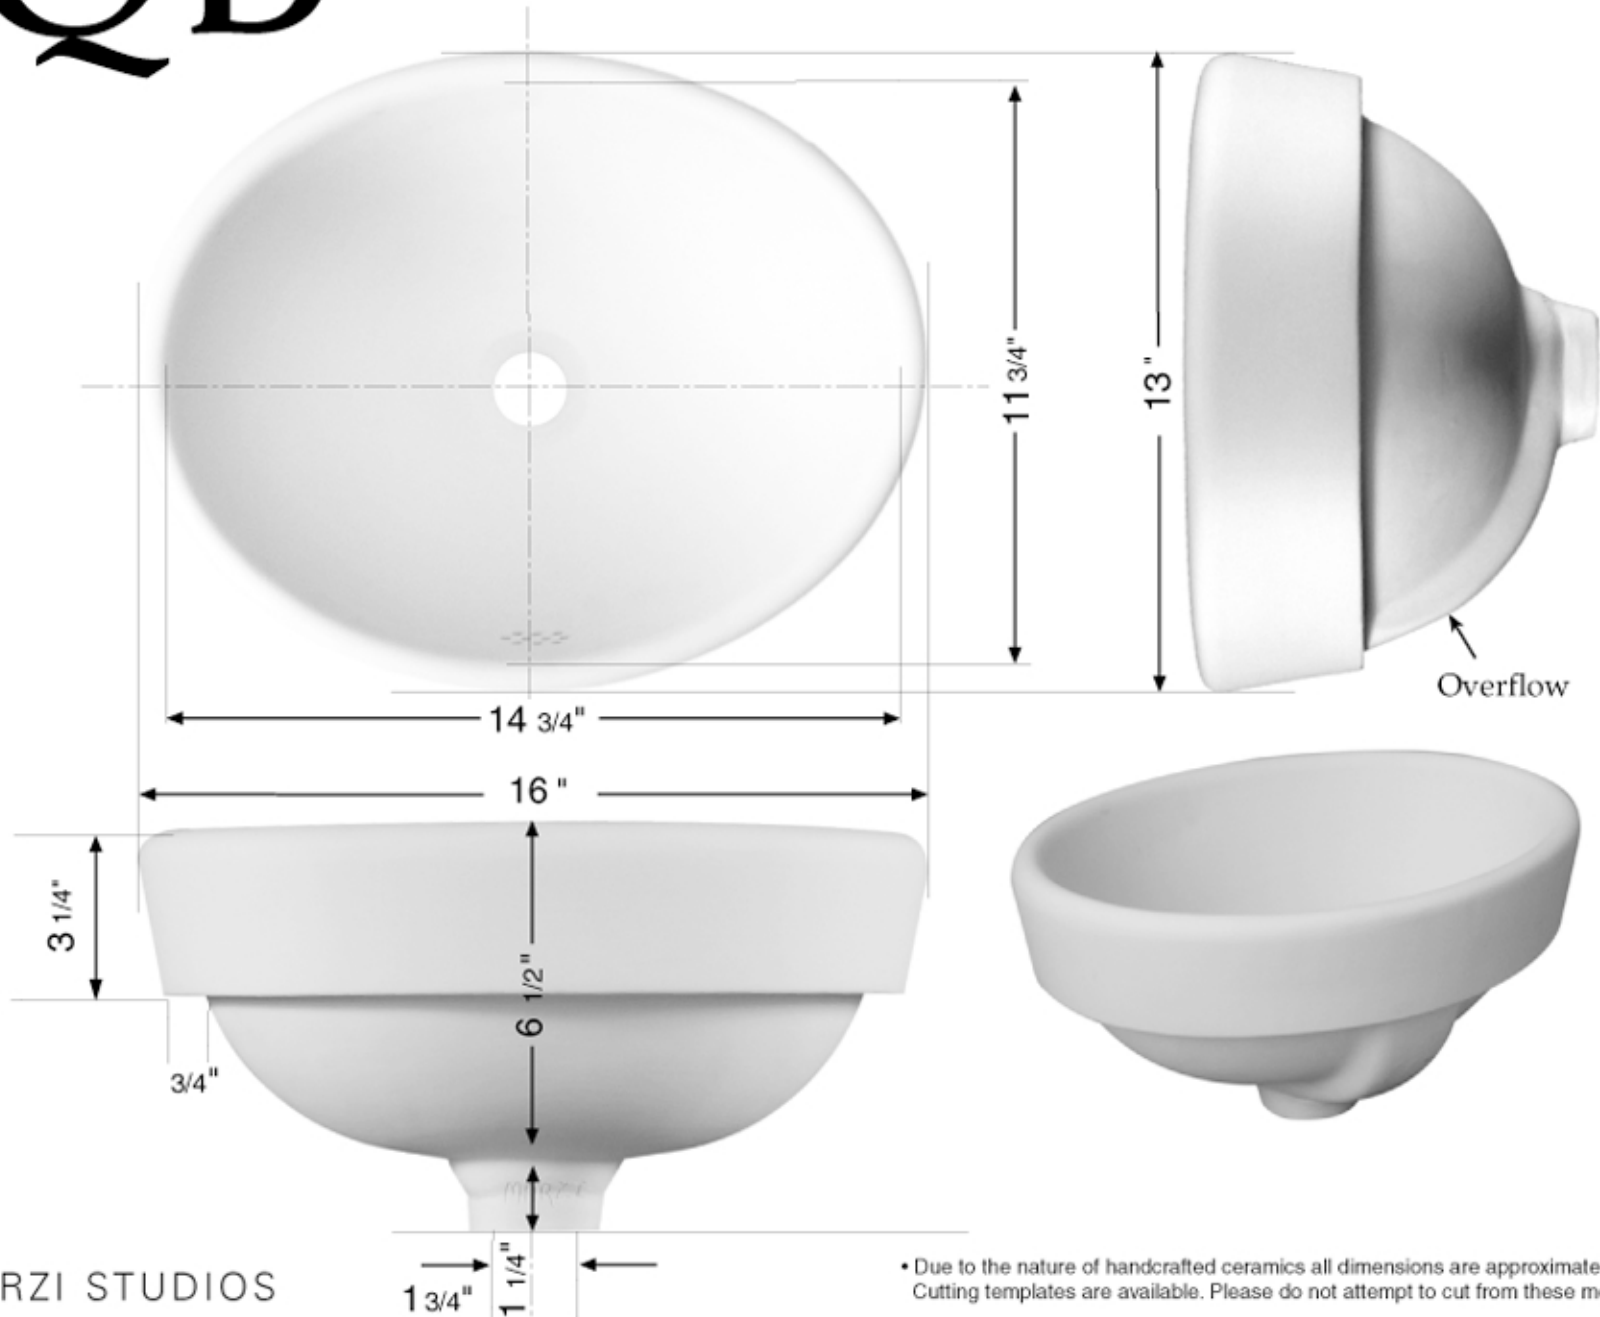

QB

13" x 16" Oval basin half expos

MARZI STUDIOS

• Due to the nature of handcrafted ceramics all dimensions are approximate. Cutting templates are available. Please do not attempt to cut from these measurements