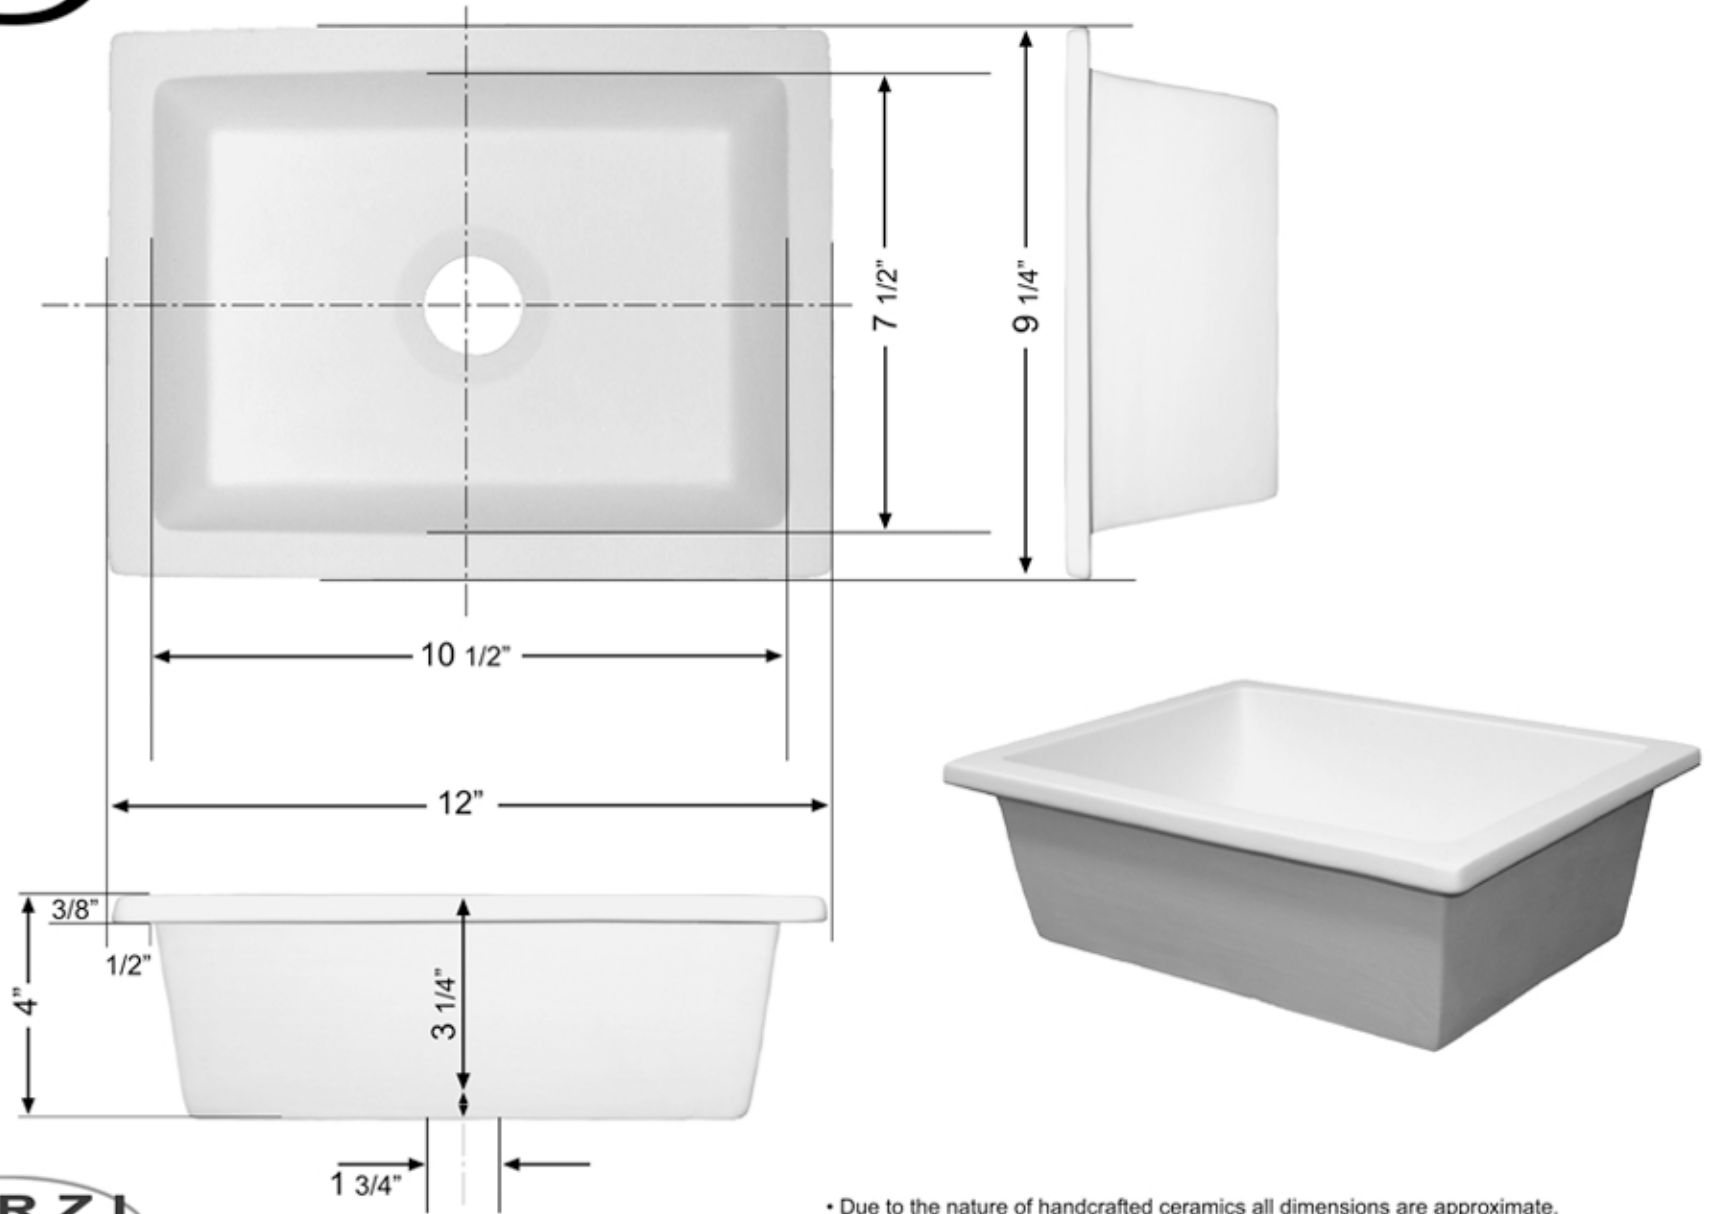

PD

9 1/4" x 12" Small Rectangle

- Due to the nature of handcrafted ceramics all dimensions are approximate.
- Cutout templates are available if used as drop-in only. Please do not attempt to cut from these measurements.
- This sink has a flat glazed rim, it may be used in an undercounter or flush mount installation.