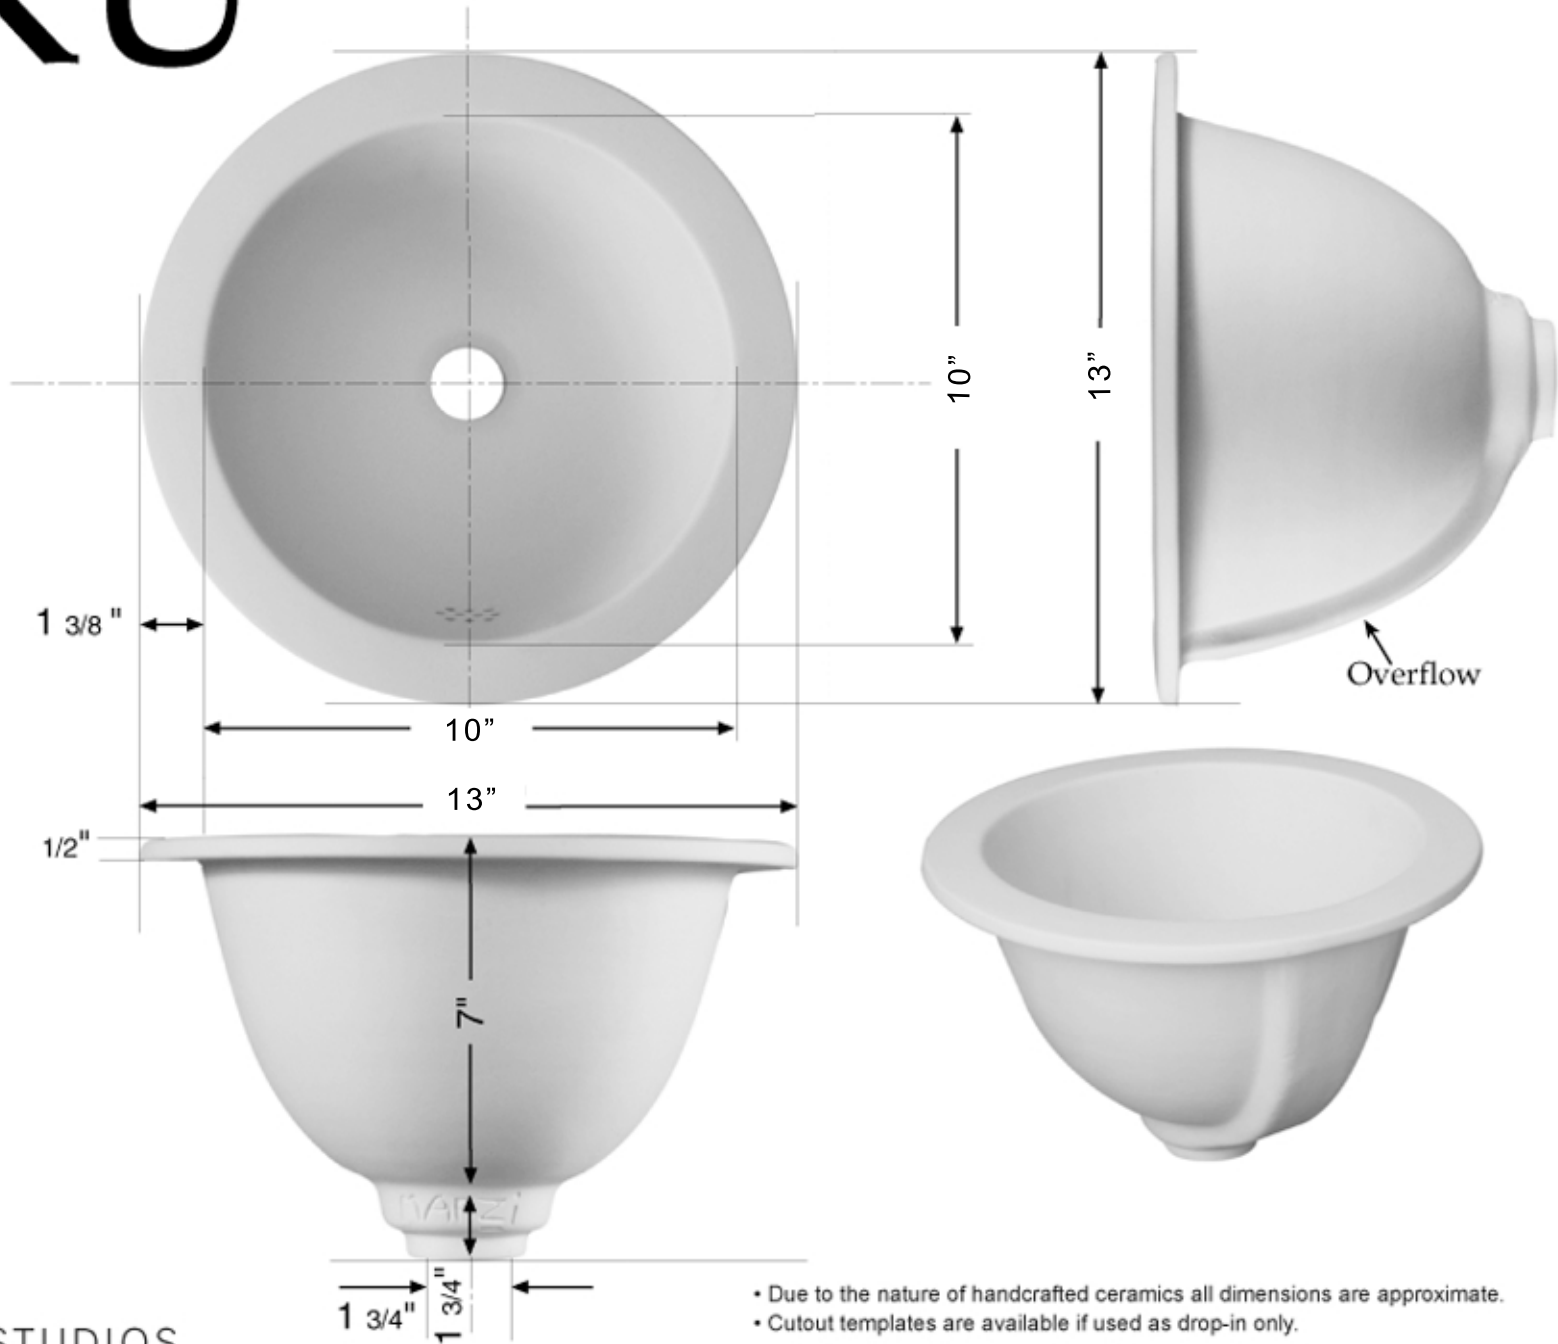

KU

13" Round undercounter basin

MARZI STUDIOS

- Due to the nature of handcrafted ceramics all dimensions are approximate.
- Cutout templates are available if used as drop-in only.
Please do not attempt to cut from these measurements.
- This sink has a flat glazed rim. It may be used in an undercounter or flush mount installation.