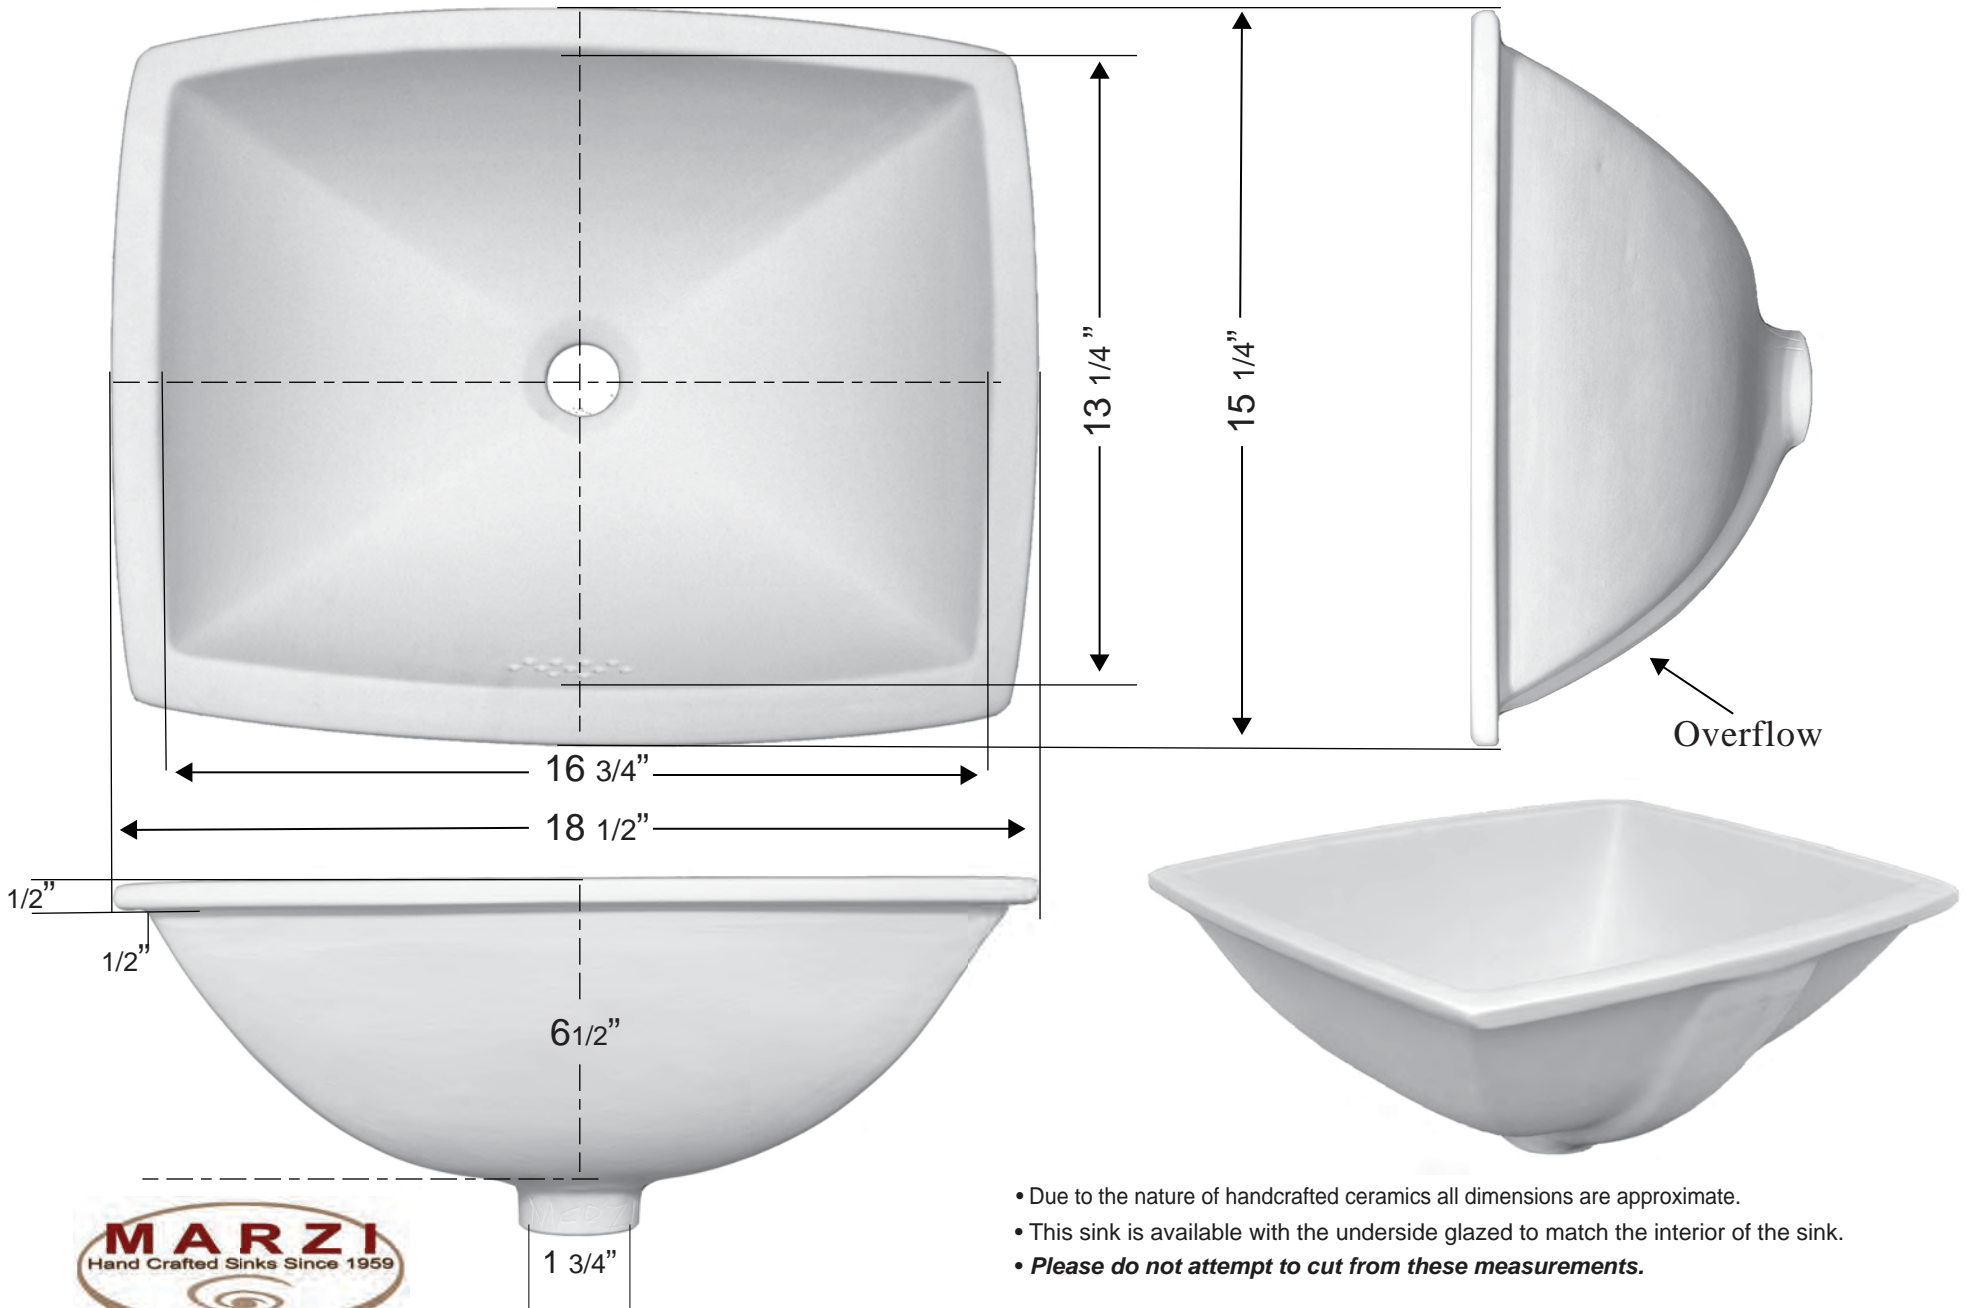

HBU

15 1/4" x 18 1/2" Rectangle undermount

- Due to the nature of handcrafted ceramics all dimensions are approximate.
- This sink is available with the underside glazed to match the interior of the sink.
- **Please do not attempt to cut from these measurements.**