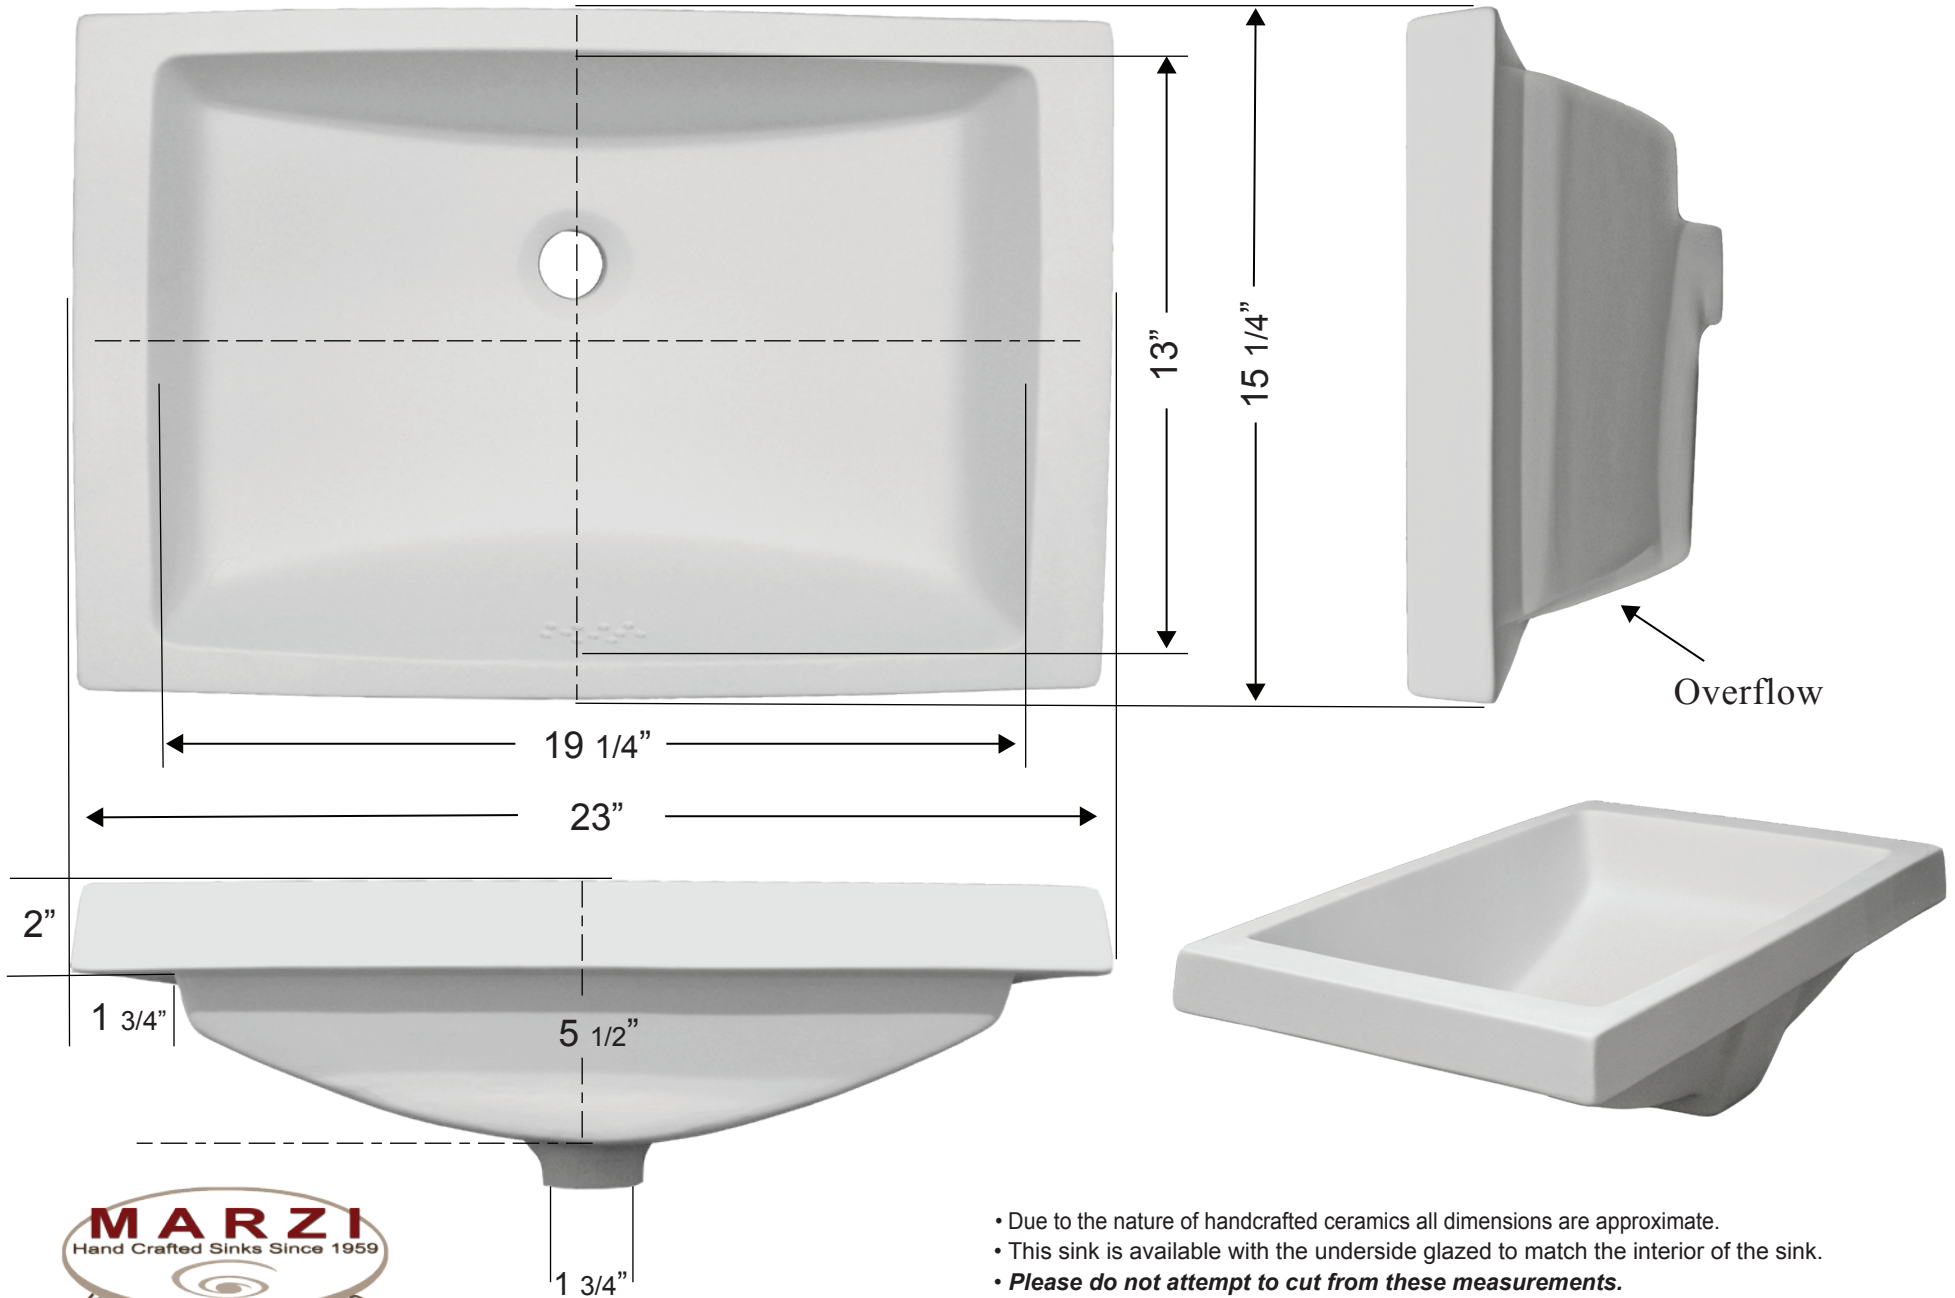

D 15 1/4" x 23" Urban Rocker

- Due to the nature of handcrafted ceramics all dimensions are approximate.
- This sink is available with the underside glazed to match the interior of the sink.
- **Please do not attempt to cut from these measurements.**