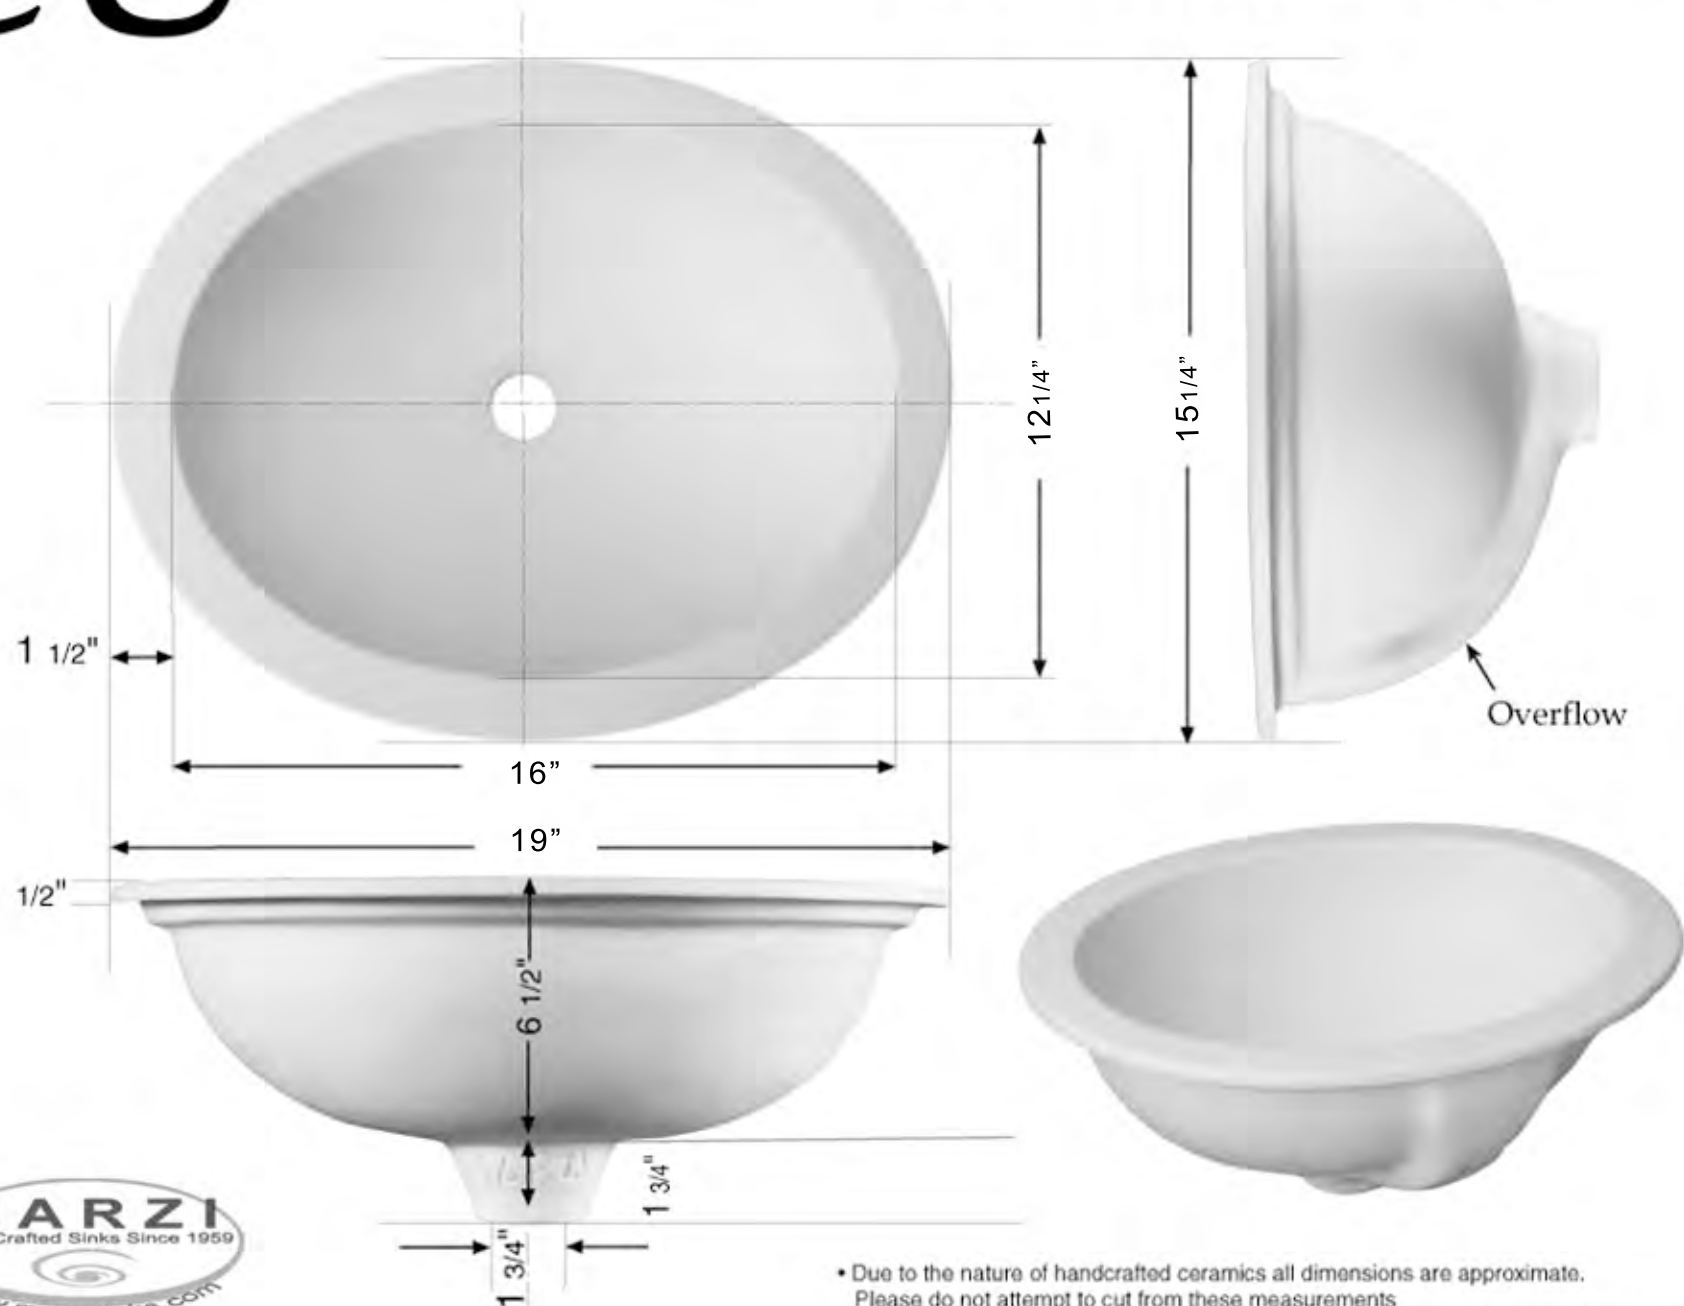

## 15 1/4" x 19" Oval undercounter basin

- Due to the nature of handcrafted ceramics all dimensions are approximate. Please do not attempt to cut from these measurements
- This sink has a flat glazed rim. It may be used in an undercounter or flush mount installation.
- Cutout templates are available if used as drop-in only.