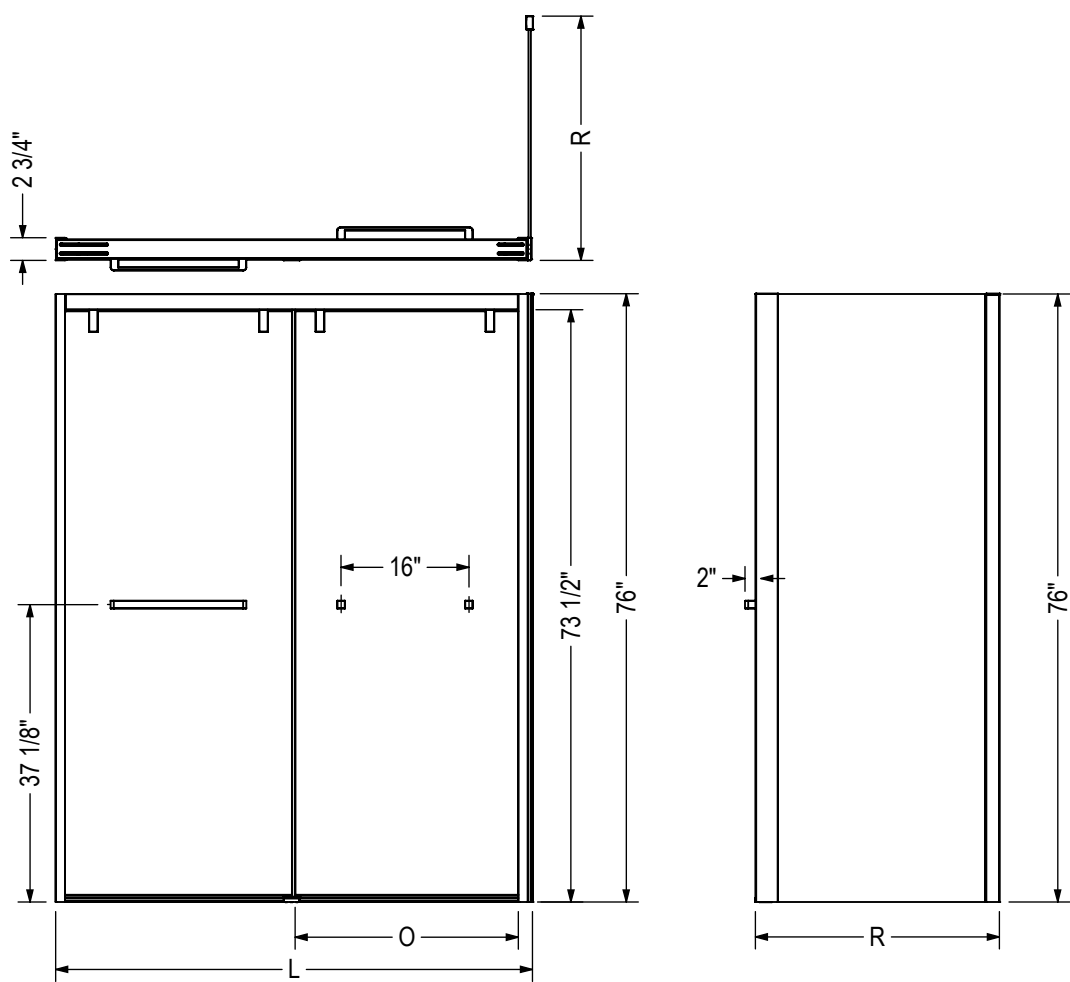

Code	Description	R
137391	Uptown Return Panel for 32" base	30 1/8" - 30 7/8"
137392	Uptown Return Panel for 36" base	34 1/8" - 34 7/8"

- Wall adjustment = 3/4"

All dimensions are approximate. Structure measurements must be verified against the unit to ensure proper fit.

Code	Description	L	O	R
135321	Uptown Bypass door 44" - 47" x 76"	44" - 47"	18 7/8" - 21 7/8"	-
135322	Uptown Bypass door 56" - 59" x 76"	56" - 59"	24 7/8" - 27 7/8"	-
137391	Uptown Return Panel for 32" base	-	-	30 1/8" - 30 7/8"
137392	Uptown Return Panel for 36" base	-	-	34 1/8" - 34 7/8"

- Wall adjustment door = 3/8"
- Wall adjustment return panel = 3/4"

All dimensions are approximate. Structure measurements must be verified against the unit to ensure proper fit.

Code	Description	L	F	O	R
135325	Uptown Pivot door 45" - 47" x 76"	45" - 47"	18 3/4"	22 3/4"	-
135326	Uptown Pivot door 57" - 59" x 76"	57" - 59"	30 3/4"	22 3/4"	-
137391	Uptown Return Panel for 32" base	-	-	-	30 1/8" - 30 7/8"
137392	Uptown Return Panel for 36" base	-	-	-	34 1/8" - 34 7/8"

- Wall adjustment door = 1/2"
- Wall adjustment return panel = 3/4"

All dimensions are approximate. Structure measurements must be verified against the unit to ensure proper fit.