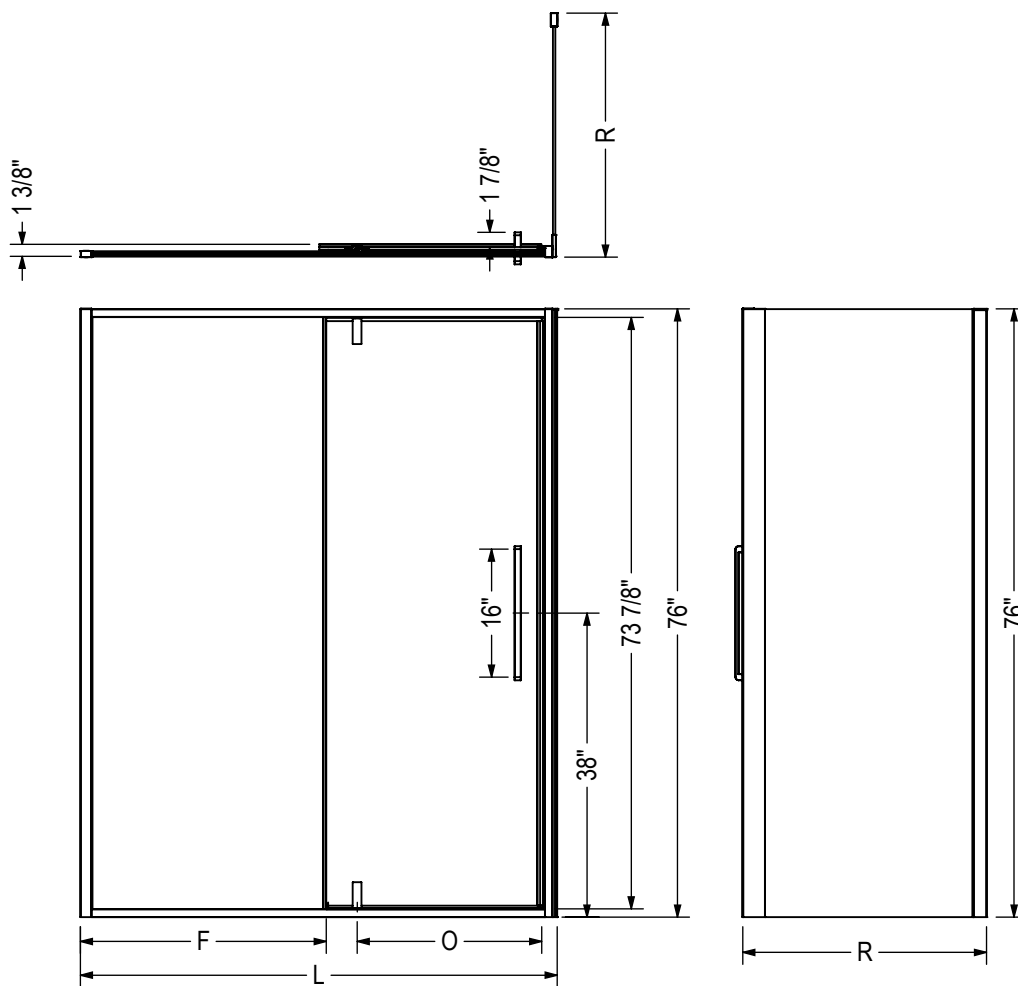

Code	Description	R
137391	Uptown Return Panel for 32" base	30 1/8" - 30 7/8"
137392	Uptown Return Panel for 36" base	34 1/8" - 34 7/8"

- Wall adjustment = 3/4"

All dimensions are approximate. Structure measurements must be verified against the unit to ensure proper fit.

Code	Description	L	O	R
135321	Uptown Bypass door 44" - 47" x 76"	44" - 47"	18 7/8" - 21 7/8"	-
135322	Uptown Bypass door 56" - 59" x 76"	56" - 59"	24 7/8" - 27 7/8"	-
137391	Uptown Return Panel for 32" base	-	-	30 1/8" - 30 7/8"
137392	Uptown Return Panel for 36" base	-	-	34 1/8" - 34 7/8"

- Wall adjustment door = 3/8"
- Wall adjustment return panel = 3/4"

All dimensions are approximate. Structure measurements must be verified against the unit to ensure proper fit.

Code	Description	L	F	O	R
135325	Uptown Pivot door 45" - 47" x 76"	45" - 47"	18 3/4"	22 3/4"	-
135326	Uptown Pivot door 57" - 59" x 76"	57" - 59"	30 3/4"	22 3/4"	-
137391	Uptown Return Panel for 32" base	-	-	-	30 1/8" - 30 7/8"
137392	Uptown Return Panel for 36" base	-	-	-	34 1/8" - 34 7/8"

- Wall adjustment door = 1/2"
- Wall adjustment return panel = 3/4"

All dimensions are approximate. Structure measurements must be verified against the unit to ensure proper fit.