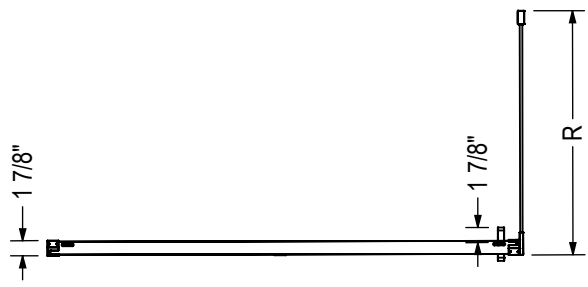

Code	Description	R
137391	Uptown Return Panel for 32" base	30 1/8" - 30 7/8"
137392	Uptown Return Panel for 36" base	34 1/8" - 34 7/8"

- Wall adjustment = 3/4"

All dimensions are approximate. Structure measurements must be verified against the unit to ensure proper fit.

- Wall adjustment door = 3/8"
- Wall adjustment return panel = 3/4"

All dimensions are approximate. Structure measurements must be verified against the unit to ensure proper fit.

Code	Description	L	F	O	R
135325	Uptown Pivot door 45" - 47" x 76"	45" - 47"	18 3/4"	22 3/4"	-
135326	Uptown Pivot door 57" - 59" x 76"	57" - 59"	30 3/4"	22 3/4"	-
137391	Uptown Return Panel for 32" base	-	-	-	30 1/8" - 30 7/8"
137392	Uptown Return Panel for 36" base	-	-	-	34 1/8" - 34 7/8"

- Wall adjustment door = 9/16"

- Wall adjustment return panel = 3/4"

All dimensions are approximate. Structure measurements must be verified against the unit to ensure proper fit.

Code	Description	L	F	O	R
135323	Uptown Slider door 44" - 47" x 76"	44" - 47"	22 3/4"	16" - 19"	-
135324	Uptown Slider door 56" - 59" x 76"	56" - 59"	28 3/4"	22" - 25"	-
137391	Uptown Return Panel for 32" base	-	-	-	30 1/8" - 30 7/8"
137392	Uptown Return Panel for 36" base	-	-	-	34 1/8" - 34 7/8"

- Wall adjustment door = 1/2"
- Wall adjustment return panel = 3/4"

All dimensions are approximate. Structure measurements must be verified against the unit to ensure proper fit.