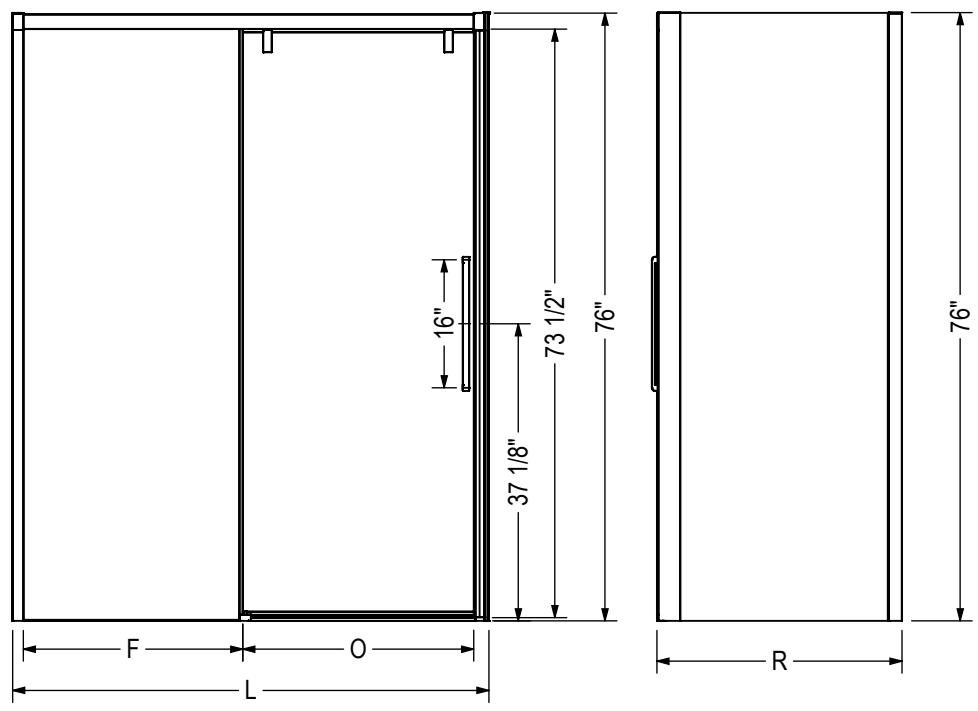

Code	Description	R
137391	Uptown Return Panel for 32" base	30 1/8" - 30 7/8"
137392	Uptown Return Panel for 36" base	34 1/8" - 34 7/8"

- Wall adjustment = 3/4"

All dimensions are approximate. Structure measurements must be verified against the unit to ensure proper fit.

- Wall adjustment door = 3/8"
- Wall adjustment return panel = 3/4"

All dimensions are approximate. Structure measurements must be verified against the unit to ensure proper fit.

Code	Description	L	F	O	R
135325	Uptown Pivot door 45" - 47" x 76"	45" - 47"	18 3/4"	22 3/4"	-
135326	Uptown Pivot door 57" - 59" x 76"	57" - 59"	30 3/4"	22 3/4"	-
137391	Uptown Return Panel for 32" base	-	-	-	30 1/8" - 30 7/8"
137392	Uptown Return Panel for 36" base	-	-	-	34 1/8" - 34 7/8"

- Wall adjustment door = 9/16"

- Wall adjustment return panel = 3/4"

All dimensions are approximate. Structure measurements must be verified against the unit to ensure proper fit.

Code	Description	L	F	O	R
135323	Uptown Slider door 44" - 47" x 76"	44" - 47"	22 3/4"	16" - 19"	-
135324	Uptown Slider door 56" - 59" x 76"	56" - 59"	28 3/4"	22" - 25"	-
137391	Uptown Return Panel for 32" base	-	-	-	30 1/8" - 30 7/8"
137392	Uptown Return Panel for 36" base	-	-	-	34 1/8" - 34 7/8"

- Wall adjustment door = 1/2"
- Wall adjustment return panel = 3/4"

All dimensions are approximate. Structure measurements must be verified against the unit to ensure proper fit.