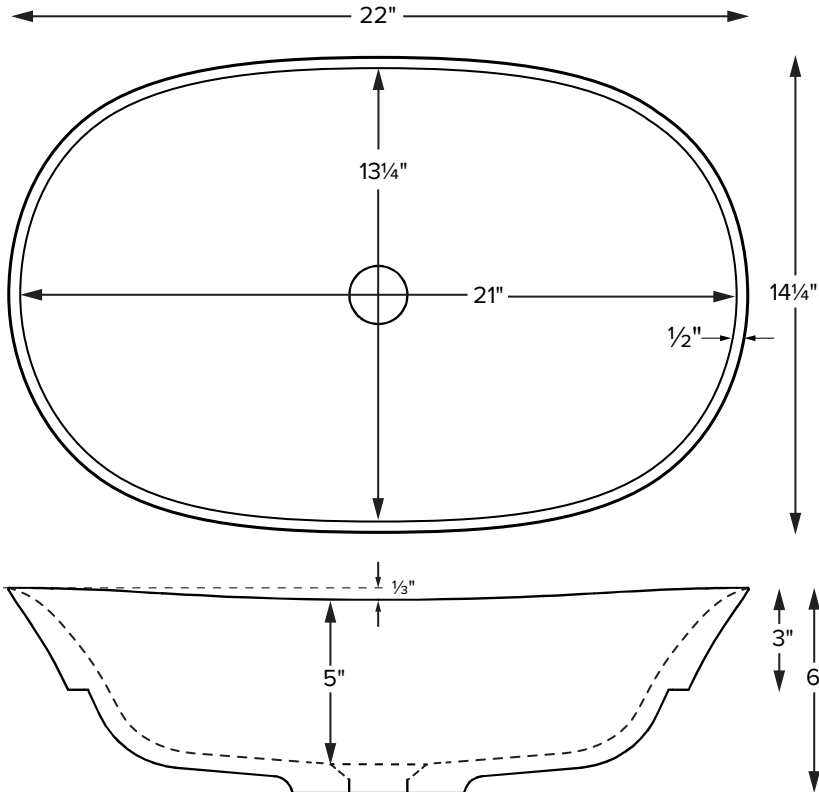

Maricela SR

MODEL 607
22" x 14.25" x 6"
SEMI-RECESSED
Mineral Composite
18 lbs / 8 kg

Always measure sink on-site to ensure cut-out accuracy.

Sink Options and Pricing

Part # and Description		
607	Gloss White	\$850
607M	Matte White, Exterior Only	\$1,150
607V	Matte Color, Exterior Only	\$1,400

Exterior Color/Finish

Must be ordered at time of purchase

- White, matte finish (MWH)
- Gray, matte finish only (MGY)
- Black, matte finish only (MBK)

ORDERING AND INSTALLATION

- 1.75" drain opening
- Accommodates 1.25" to 1.5" OD lavatory drain kit
- Not available with an overflow
- One-piece construction
- Limited Lifetime Residential Product Warranty

• Before discarding packaging, check for accessories that may be inside.
 • All product measurements are $\pm 1/2"$.
 • Specifications and configurations are subject to change without notice.
 • Measurements herein supersede all others published prior to publication date below.