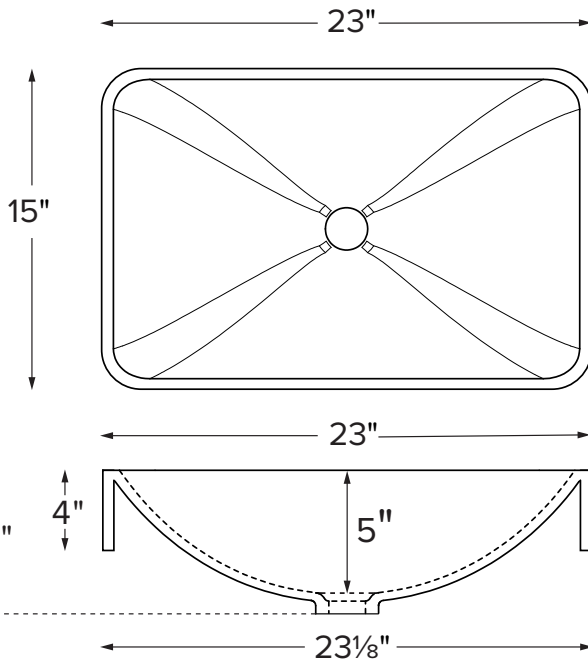

Adara SR

The top 4" of the semi-recessed sink will rest on the vanity.

MODEL 773
23" x 15" x 6"
SEMI-RECESSED
<b>SculptureStone®</b>
24 lbs / 11 kg

Due to its handcrafted nature, always measure sink on-site to ensure cut-out accuracy.

Also available, Adara Counter-Sink, featuring custom-size countertop with integrated bowl. Offered in a single or double bowl configuration.

• Check for accessories before discarding packaging.  
• All product measurements are ±1/2".  
• Specifications and configurations are subject to change without notice.  
• Measurements herein supersede all others published prior to publication date below.