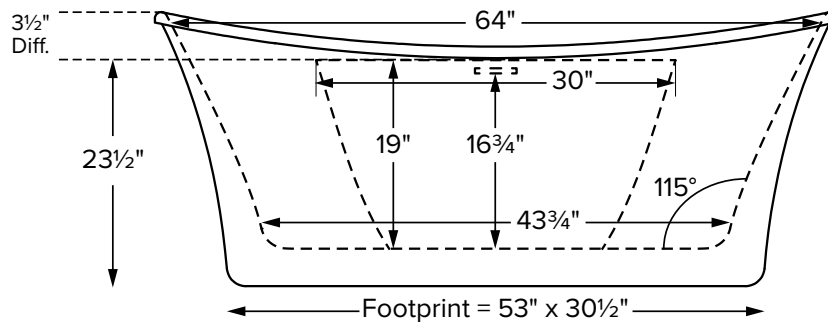

# MBLX6636

66.5" x 36" x 23.5"

**GENERAL SPECIFICATIONS:**

Installation: Freestanding

Material: Acrylic

Soaker Weight: 125 lbs / 57 kg

Maximum Fill: 80 gal to overflow

NOTE: Filling this tub to the maximum may require an above average size or dedicated water heater.

**IMPORTANT ORDERING & INSTALLATION INFORMATION:**

- This tub model includes an access panel as a standard feature for drain, optional Virtual Spout, and on select models, valve set installation.
- Access panel is visibly located behind the waste and overflow. Please consider access panel visibility before ordering and when planning final installation position.
- This tub cannot be ordered without an access panel.
- Access panel dimensions vary according to tub model and design. Tubs featuring an integrated faucet deck for valve installation will have a larger opening and panel size for easier installation.
- The Virtual Spout is installed below the water level of the tub. MTI supplies a Wilkins dual check valve and an Acme in-wall atmospheric vent to prevent backsiphonage. However, some areas of the country require additional backflow prevention when water is introduced to the bath below the water level. Please check local codes.
- Options listed cannot be combined with Designer Collection options.

• Before discarding tub crate, check for accessories that may be packaged inside.  
• All product measurements are  $\pm 1/2$ ".  
• Specifications and configurations are subject to change without notice.  
• Measurements herein supersede all others published prior to publication date below.