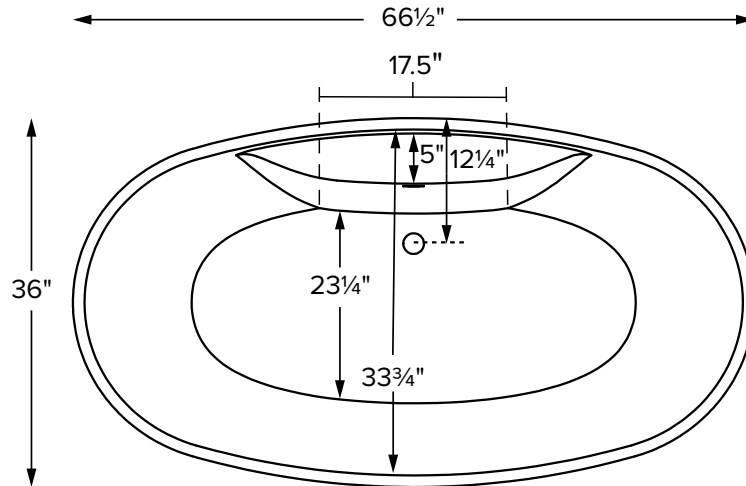

# MBLX6636

66.5" x 36" x 23.5"

**GENERAL SPECIFICATIONS:**

Installation: Freestanding

Material: Acrylic

Soaker Weight: 125 lbs / 57 kg

Maximum Fill: 80 gal to overflow

NOTE: Filling this tub to the maximum may require an above average size or dedicated water heater.

**IMPORTANT ORDERING & INSTALLATION INFORMATION:**

- This tub model includes an access panel as a standard feature for drain, optional Virtual Spout, and on select models, valve set installation.
- Access panel is visibly located behind the waste and overflow. Please consider access panel visibility before ordering and when planning final installation position.
- This tub cannot be ordered without an access panel.
- Access panel dimensions vary according to tub model and design. Tubs featuring an integrated faucet deck for valve installation will have a larger opening and panel size for easier installation.
- The Virtual Spout is installed below the water level of the tub. MTI supplies a Wilkins dual check valve and an Acme in-wall atmospheric vent to prevent backsiphonage. However, some areas of the country require additional backflow prevention when water is introduced to the bath below the water level. Please check local codes.
- Options listed cannot be combined with Designer Collection options.

• Before discarding tub crate, check for accessories that may be packaged inside.  
• All product measurements are  $\pm 1/2$ ".  
• Specifications and configurations are subject to change without notice.  
• Measurements herein supersede all others published prior to publication date below.