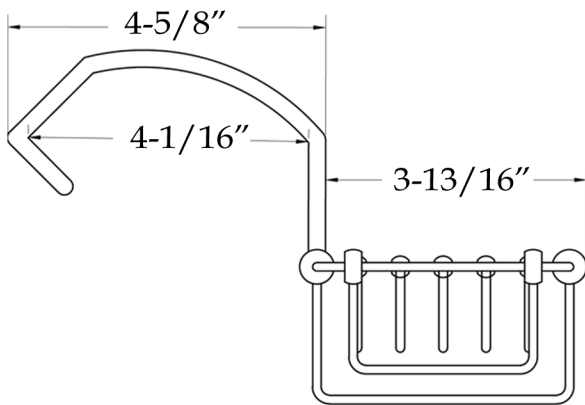

MAIDSTONE

www.MaidstoneSupply.com

Soap Dish

Part No:129-3

Top

Left Side

Front

Contact Maidstone for additional information and specifications. For complete warranty information and a list of dealers visit www.MaidstoneSupply.com. All products and specifications are subject to change without notice. Maidstone is not responsible for typographical and/or dimensional errors. Typographical errors are subject to correction.

Note: Rough-in dimensions may vary +/- 1/2" and are subject to change. No responsibility is assumed by Maidstone.