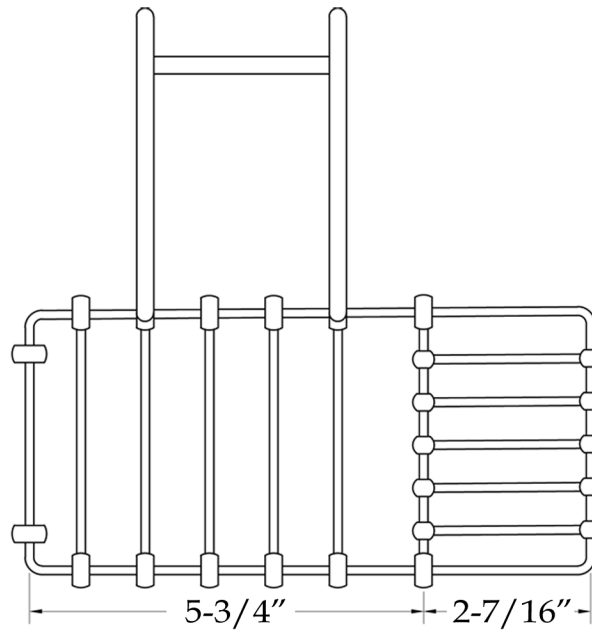

MAIDSTONE

www.MaidstoneSupply.com

Soap Dish

Part No:129-3

Top

Left Side

Front

Contact Maidstone for additional information and specifications. For complete warranty information and a list of dealers visit www.MaidstoneSupply.com. All products and specifications are subject to change without notice. Maidstone is not responsible for typographical and/or dimensional errors. Typographical errors are subject to correction.

Note: Rough-in dimensions may vary +/- 1/2" and are subject to change. No responsibility is assumed by Maidstone.