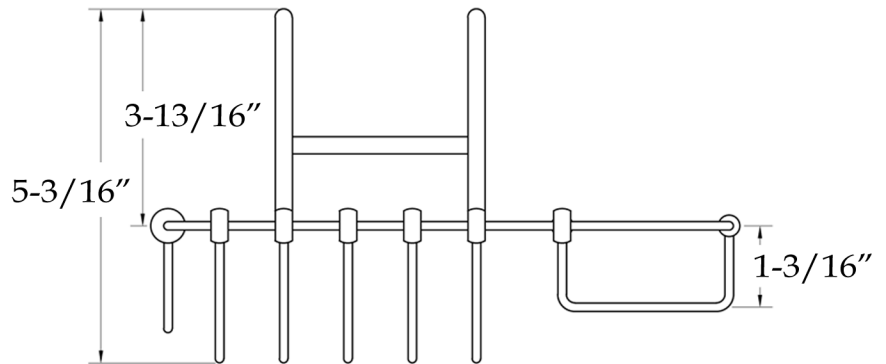

MAIDSTONE

www.MaidstoneSupply.com

Soap Dish

Part No:129-3

Top

Left Side

Front

Contact Maidstone for additional information and specifications. For complete warranty information and a list of dealers visit www.MaidstoneSupply.com. All products and specifications are subject to change without notice. Maidstone is not responsible for typographical and/or dimensional errors. Typographical errors are subject to correction.

Note: Rough-in dimensions may vary +/- 1/2" and are subject to change. No responsibility is assumed by Maidstone.