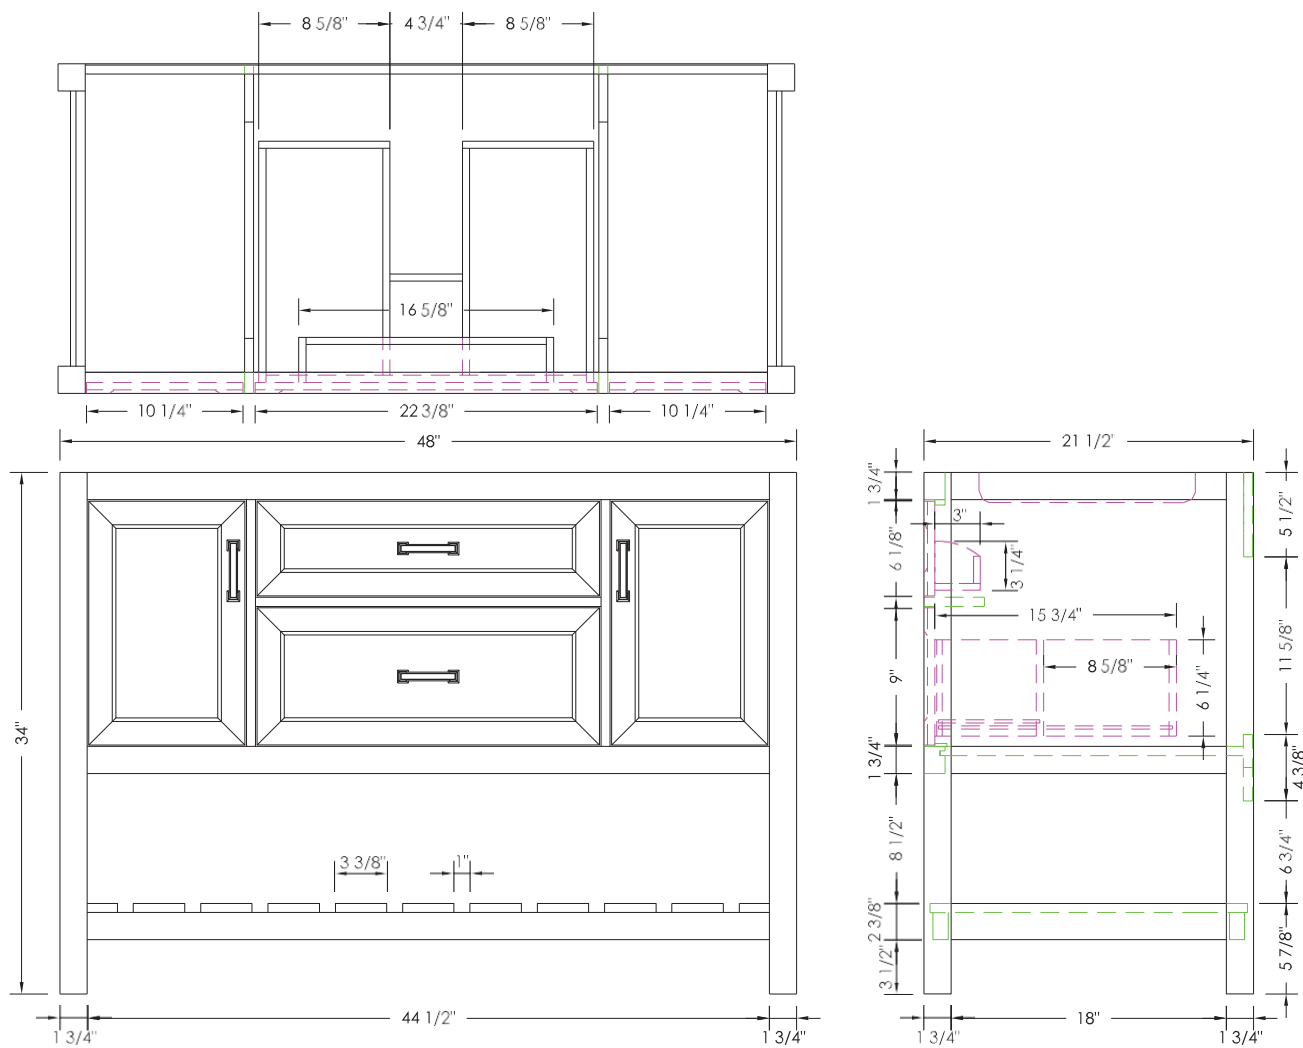

LUXART.

andressa®

Bohemian Vanity

LXVBBOH4822

LSBV4822D/LSWV4822D

Need Help? If you have any questions or concerns, please email: customerservice@luxartcollection.com.
Por favor. Si tiene alguna pregunta o duda, envíe un correo electrónico: customerservice@luxartcollection.com