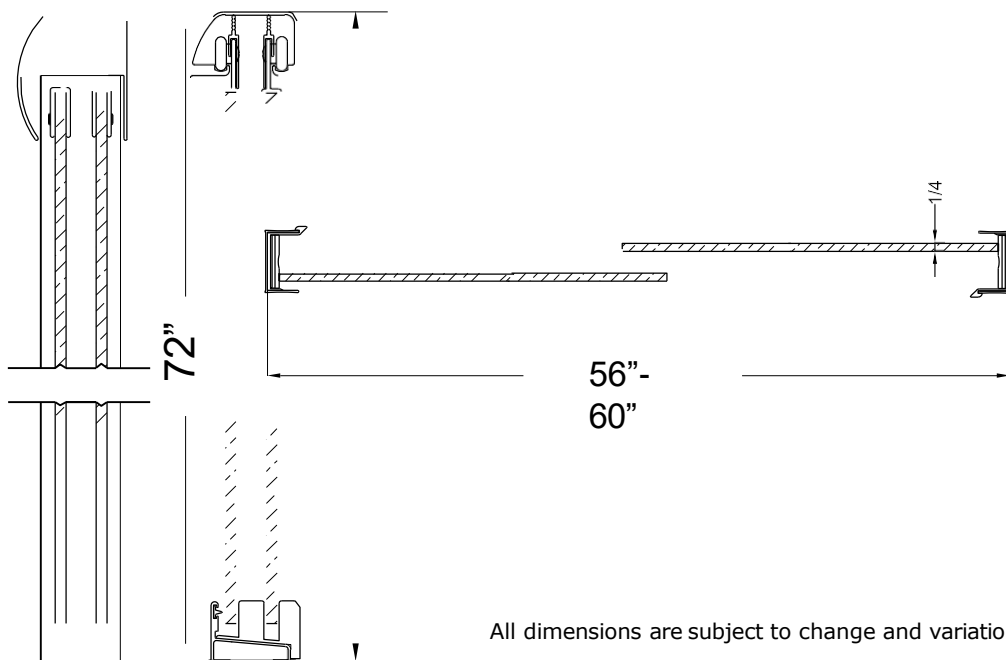

FRAMELESS SLIDING SHOWER DOOR

Model #: MMSS6072-CL

FITS OPENING 56" TO 60"W X 72"H
 ENTRY WALK THROUGH OPENING: 28-1/4"

Clear Glass

Available in: Matte Black, Brushed Nickel, Oil Rubbed Bronze and Silver

1/4" tempered safety glass

An anodized aluminum frame

Through-the-glass towel bars and hangers

An elegantly styled header

Safe Slider™ clip keeps doors gliding smooth

Bottom track designed for easy cleaning

Up to 3/4" adjustment for out of square walls

Clear

All dimensions are subject to change and variation without notice.

Revised 1/26/2022