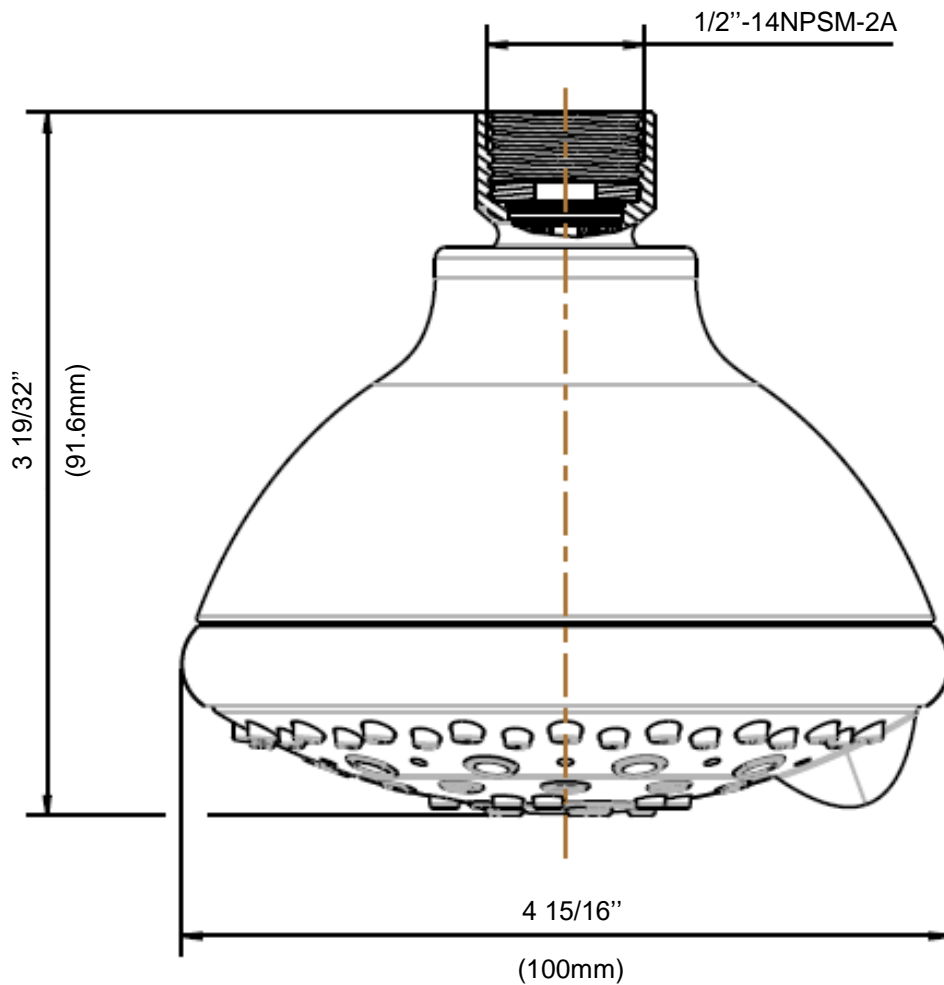

Contact your sales representative for more information or visit our website at luxartcollection.com

Shower Head

Pomme de douche
Ducha

Product Specifications

LUXART®

L8FSH18-CP
L8FSH18-BN
L8FSH18-ORB
L8FSH18-BLM
L8FSH18-PBB