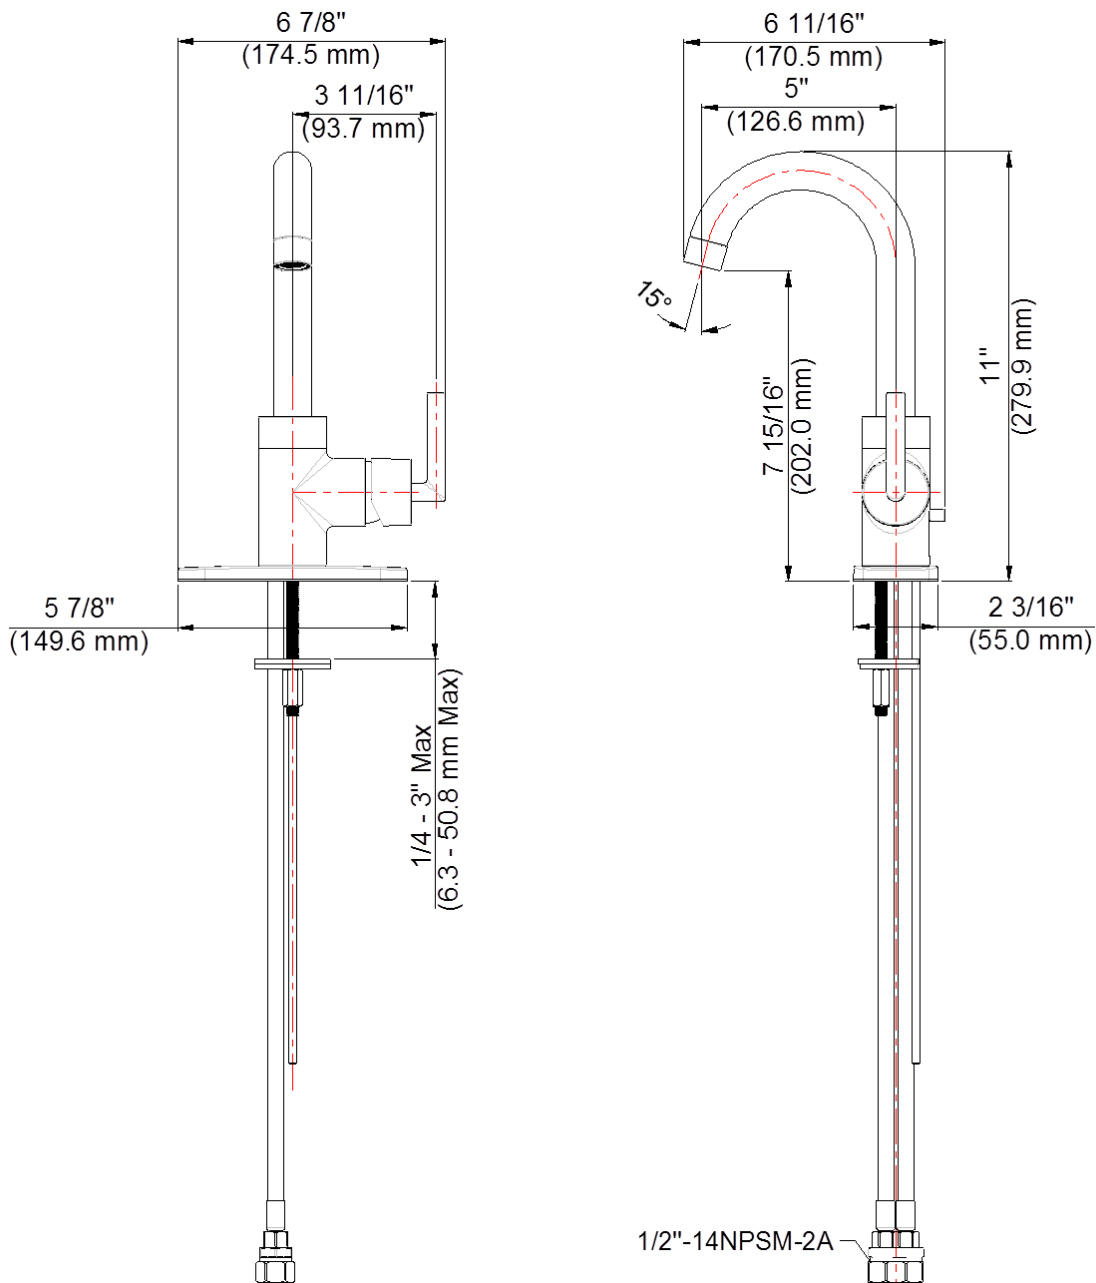

Single Post Mount Faucet

Socle de colonne unique
Grifo con base de columna

Product Specifications

LUXART®

AERRO®

A271E-PUCP
A271E-PUBN
A271E-PUBLM
A271E-PUPBB

Contact your sales representative for more information or visit our website at luxartcollection.com