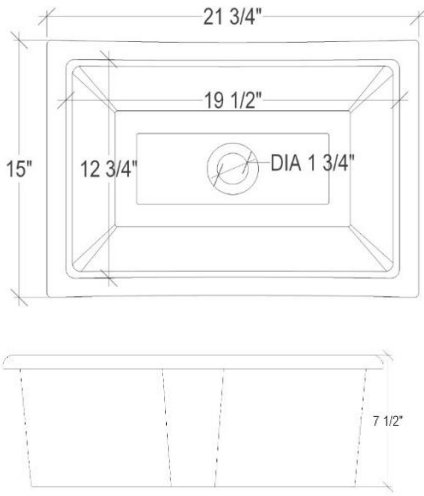

AVAILABLE GRATES				AVAILABLE DRAINS				
G001	Filigree		WB, P AB, UB, PB		D004	Grid Strainer		
G002	Leaves		WB, P AB, UB, PB		D005	Lift and Turn		
G003	Spoke		SS, PS UB, PB		D006	Pop-up w/ Horizontal Lift Rod		
G004	Hawaiian Quilt		SS, PS UB, PB		D011 - D017	Decorative Grid Strainers		
G005	Grill		WB, P AB, UB, PB		D101 - D720	Decorative Drains		
G006	Labyrinth		SS, PS UB, PB	AVAILABLE GRATE FINISHES				
G007	Mosaic Triptych		WB, P AB, UB, PB					
G008	Windows		WB, P AB, UB, PB		PB		UB	Polished Unlacquered Brass Satin Unlacquered Brass
G009	Wave		SS, PS UB, PB		PS		SS	Polished Stainless Steel Satin Stainless Steel
G010	Coral		WB, P AB, UB, PB		P		WB	Polished White Bronze Satin White Bronze
					AB			Antique Bronze

*Grates sold as a separate item, but MUST be purchased at the same time as the sink

DIMENSIONS WILL VARY

DO NOT use this sheet as a guide for countertop cuts. Due to the handmade nature of each product, templates are not provided.