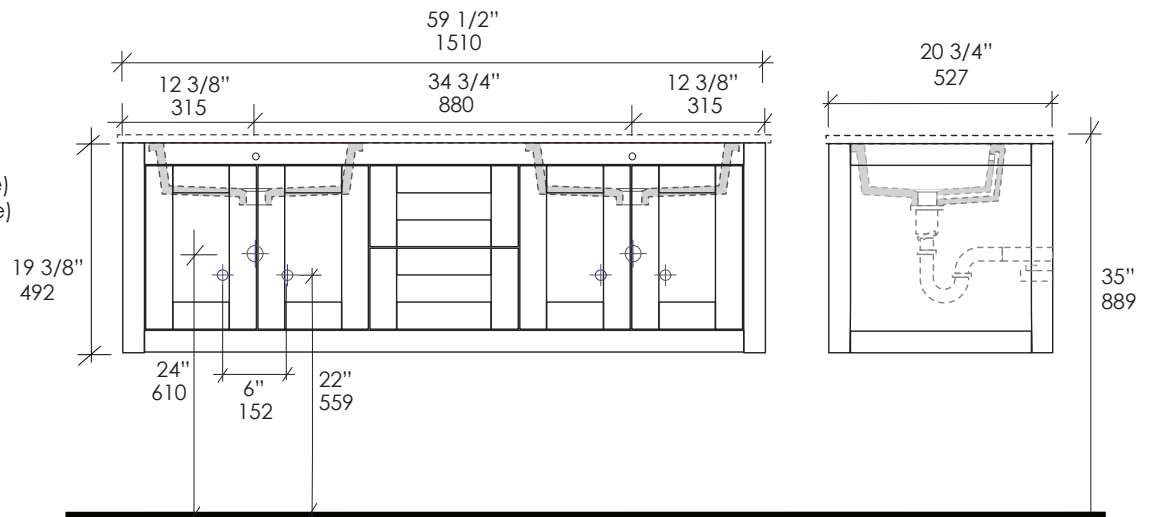

Stile Vanity Item #H295

Features:

- Wall-mount wooden vanity
- Double doors on left and right and two drawers in the center
- Polished Chrome knobs and pulls included
- Washbasin#5452UN and countertop H285T sold separately
- Handmade in USA
- Manufactured with low VOC finishes and wood from renewable forests

Recommended Accesories:

- Item #5452UN: Under-counter porcelain lavatory with overflow
- Recommended oversized European drain (i.e. item #7100-16OF or 7100-12)
- Available in White (-001) only
- Item #H285T: Countertop for vanity H285 and H295
- Available in Natural Stone, Quartz, and Solid Surface
- With two cut-outs for lavatory 5452UN

Product Specifications:

Notes:

Drawings provided herein are meant to give the user an idea of the product and are not made to scale. The size in inches is rounded up to the nearest 1/16". Slight variances can often occur with porcelain and woodwork. Therefore, LACAVA will not be held responsible for any cutouts, countertops, or furniture made without the actual product or template from LACAVA. Differences in color, grain, appearance and texture are inherent in all natural woodwork, and should be expected. Variances in these qualities are not deemed manufacturing defects, and will not be accepted as valid reasons to return or exchange any LACAVA woodwork. Plumbing specifications are only a guideline and may need to be altered based on the application.