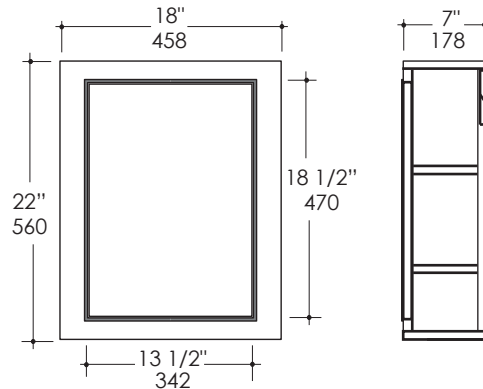

### Features:

- Surface-mount storage cabinet with one inset door
- Two internal adjustable shelves
- Concealed European hinges and wooden mounting cleat
- Cabinet can be reversed to open on left or right
- Customizable (please request a quote)
- Handmade in USA
- Manufactured with low VOC finishes and wood from renewable forests

### Notes:

Drawings provided herein are meant to give the user an idea of the product and are not made to scale. The size in inches is rounded up to the nearest 1/16". Slight variances can often occur with porcelain and woodwork. Therefore, LACAVA will not be held responsible for any cutouts, countertops, or furniture made without the actual product or template from LACAVA. Differences in color, grain, appearance and texture are inherent in all natural woodwork, and should be expected. Variances in these qualities are not deemed manufacturing defects, and will not be accepted as valid reasons to return or exchange any LACAVA woodwork. Plumbing specifications are only a guideline and may need to be altered based on the application.