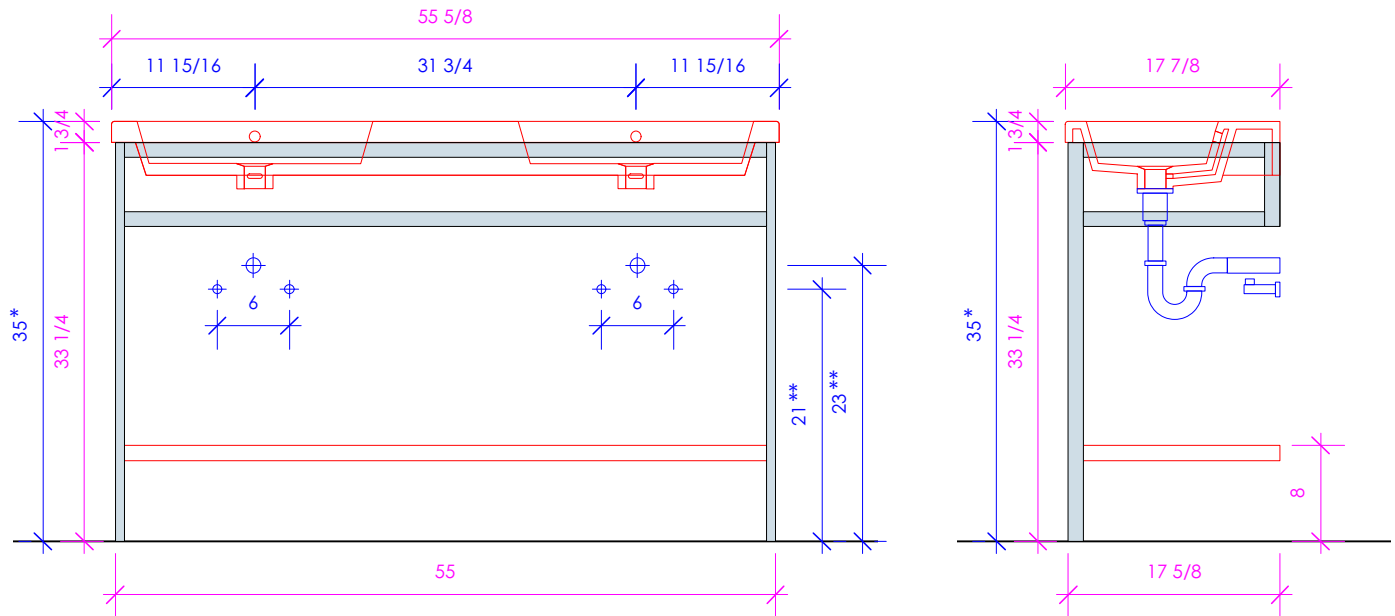

## AQUAQUATTRO

AQQ-BX-56

\* Recommended installation height  
\*\* Recommended plumbing location