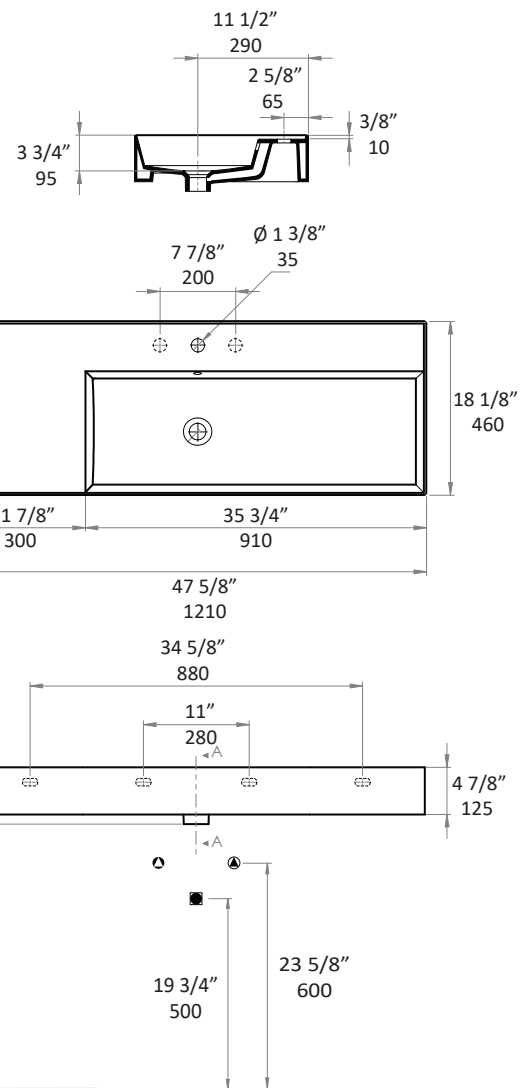

### Specifications:

|                             |   |
|-----------------------------|---|
| <b>Installation:</b>        | wall mount or vanity top  |
| <b>Exterior Dimensions:</b> | 47 5/8" x 18 1/8" x 5 7/8"  |
| <b>Material:</b>            | porcelain   |
| <b>Weight:</b>              | 68.5 lbs  |
| <b>Overflow:</b>            | yes   |
| <b>Finishes:</b>            | 001 - white   |
| <b>Faucet Holes:</b>        | 00 - no hole<br>01 - one centered hole<br>02 - two hole - center and right, 4" spread<br>03 - three hole, 8" spread |
| <b>Faucet Hole Size:</b>    | Ø 1 3/8"  |
| <b>Drain Hole Size:</b>     | Ø 1 3/4"  |

### Features:

- European sized drain
- Wall mounting hardware included
- Unfinished back wall
- 5244L - sink on the left
- 5244R - sink on the right

LACAVA reserves the right to revise any dimension or information on this sheet without notice. Dimensions are nominal and may vary within an industry accepted tolerance of 1/4". Drawings provided herein are meant to give the user an idea of the product and are not made to scale. Location of plumbing is meant for reference, your specific application may vary. Revised: 1/4/2019