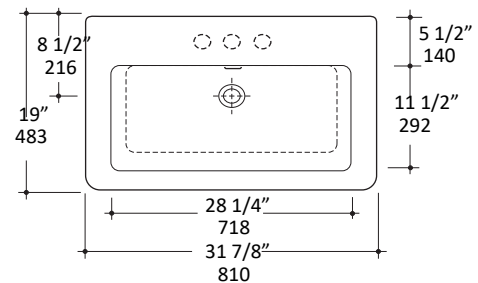

Specifications:

Installation:	Wall-mount, above-counter, or vanity-top
Exterior Dimensions:	31 7/8" w x 19" d x 7" h
Material:	Porcelain
Weight:	52 lbs
Overflow:	Yes
Finishes:	001 - White
Faucet Holes:	00 - no hole 01 - one centered hole 02 - two hole - center and right, 4" spread 03 - three hole, 8" spread
Faucet Hole Size:	Ø 1 3/8"
Drain Hole Size:	Ø 1 3/4"

- Meets and exceeds applicable national codes and standards

compliant when installed to specific requirements of this regulation

- European drain with overflow
 - 7100-12
 - 7100-13OF
 - 7100-16OF

LACAVA reserves the right to revise any dimension or information on this sheet without notice. Dimensions are nominal and may vary within an industry accepted tolerance of 1/4".
 Drawings provided herein are meant to give the user an idea of the product and are not made to scale.
 Revised: 2/12/2019