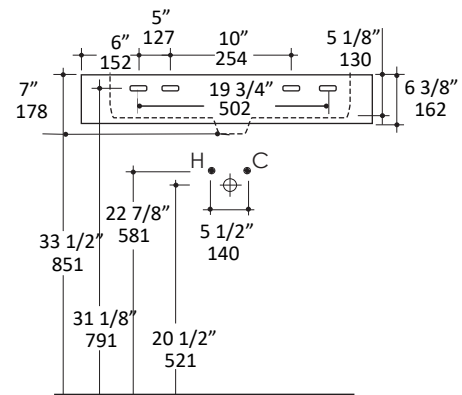

Specifications:

Installation:	Wall-mount, above-counter, or vanity-top
Exterior Dimensions:	31 7/8" w x 19" d x 7" h
Material:	Porcelain
Weight:	52 lbs
Overflow:	Yes
Finishes:	001 - White
Faucet Holes:	00 - no hole 01 - one centered hole 02 - two hole - center and right, 4" spread 03 - three hole, 8" spread
Faucet Hole Size:	Ø 1 3/8"
Drain Hole Size:	Ø 1 3/4"

- Meets and exceeds applicable national codes and standards

compliant when installed to specific requirements of this regulation

- European drain with overflow
 - 7100-12
 - 7100-13OF
 - 7100-16OF

LACAVA reserves the right to revise any dimension or information on this sheet without notice. Dimensions are nominal and may vary within an industry accepted tolerance of 1/4".
 Drawings provided herein are meant to give the user an idea of the product and are not made to scale.
 Revised: 2/12/2019