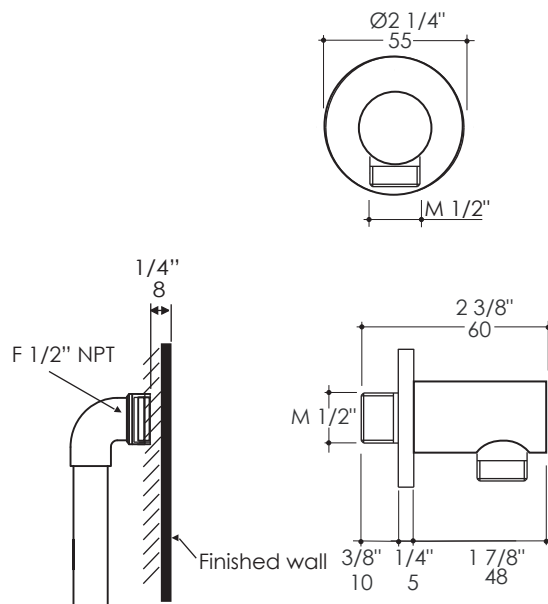

Cigno Water Intake Item #1573A

Features:

- Water intake
- Brass construction
- Shower head and hook sold separately

Recommended Accessories:

- Item #1560: Hand-held shower head with 59" flexible hose
- Item #1562: Wall-mount hook for hand-held shower head

Finish Options:

- CR - Polished Chrome
- PN - Polished Nickel
- NI - Brushed Nickel
- BG - Brushed Gold
- 44 - Matte Black

Product Specifications:

Notes:

Drawings provided herein are meant to give the user an idea of the product and are not made to scale. The size in inches is rounded up to the nearest 1/16".
 Plumbing specifications are only a guideline and may need to be altered based on the application.
 Product specifications are not binding to the manufacturer and can be changed without notice at any time. Please refer to your shipment for product final sizes.