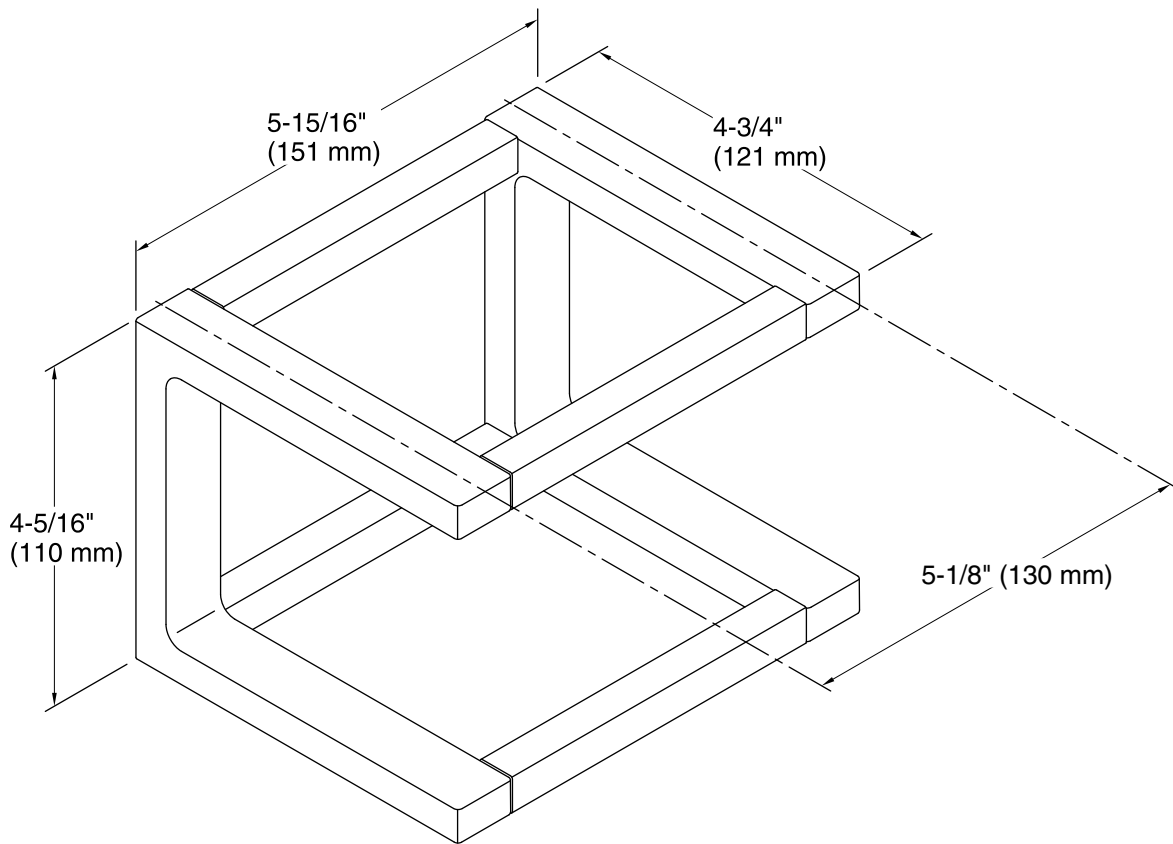

Technical Information

All product dimensions are nominal.

Notes

Install this product according to the installation instructions.

CAUTION: Risk of personal injury. Do not install these products in any area where they are likely to be used inadvertently as a grab bar or support bar. These products are not designed or intended for use as a grab bar or support bar.