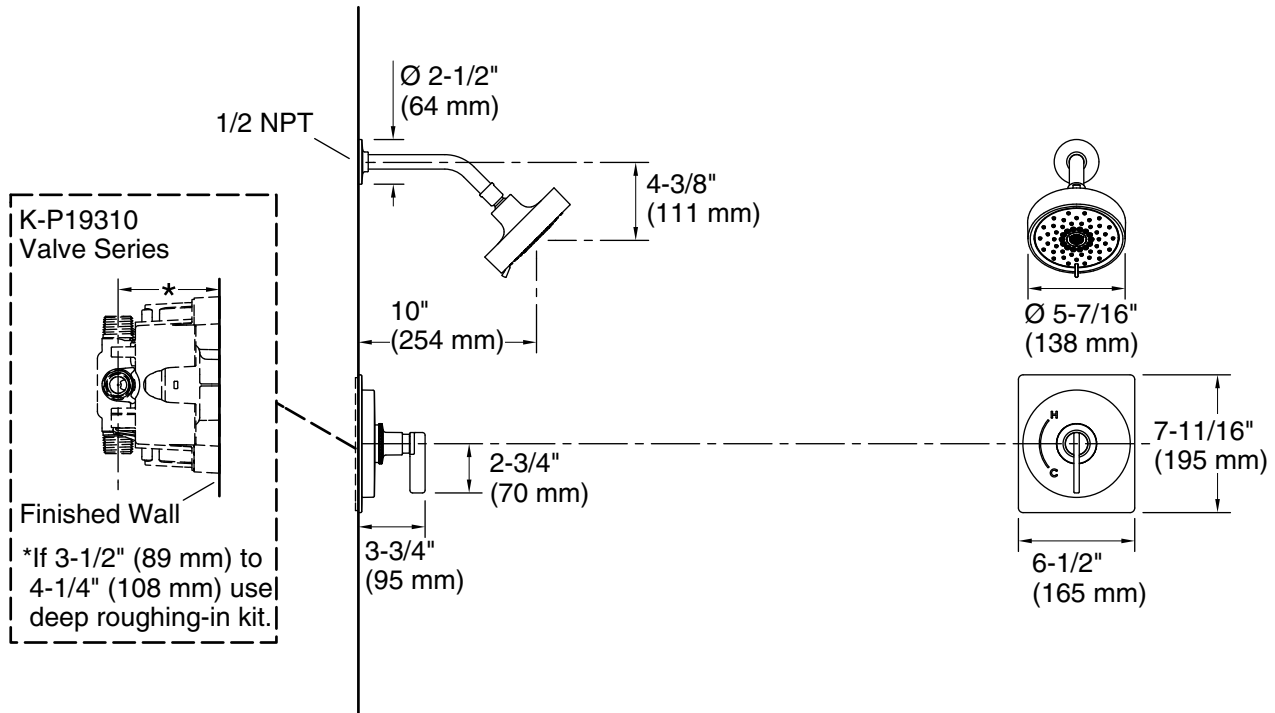

Features

- Designed in collaboration with Studio McGee
- A single handle controls both on/off activation and temperature setting
- Includes single-function 1.75 gpm (6.6 lpm) showerhead
- MasterClean™ sprayface features an easy-to-clean surface that withstands mineral buildup
- Includes shower arm and flange
- Coordinates with other products in the Castia collection
- Requires valve (sold separately)

Technical Information

All product dimensions are nominal.

Drain included: No

Showerhead/Body Spray:

Rated maximum flow: 1.75 gal/min (6.6 l/min)

Pressure: 60 psi (4.1 bar)

Notes

Install this product according to the installation instructions.