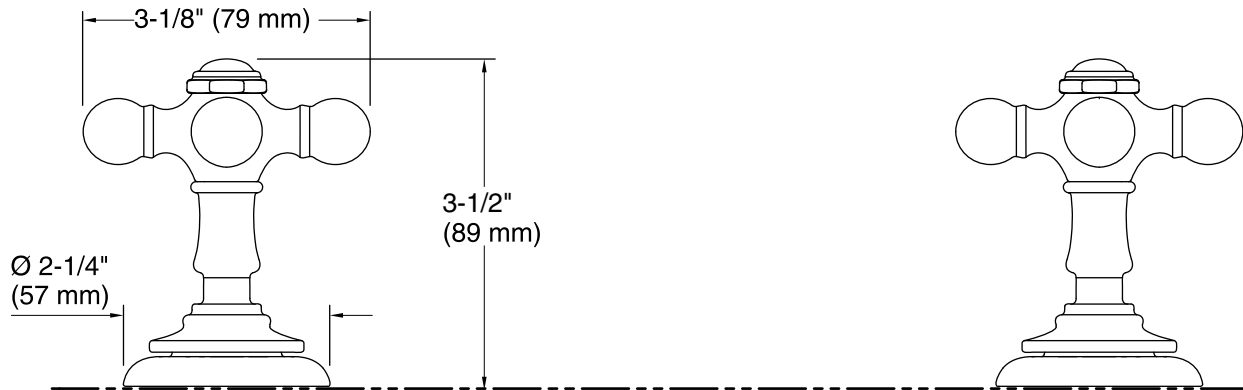

Features

- Two cross lever handles offer separate control of hot and cold water.
- Bath spout sold separately.
- Coordinates with other products in the Artifacts collection.

Material

- Premium metal construction.
- KOHLER finishes resist corrosion and tarnishing.

Installation

- Deck-mount

ADA

Codes/Standards

ASME A112.18.1/CSA B125.1
ADA
ICC/ANSI A117.1

KOHLER® Faucet Lifetime Limited Warranty

See website for detailed warranty information.

Available Colors/Finishes

Technical Information

All product dimensions are nominal.

Notes

Install this product according to the installation instructions.

IMPORTANT! Artifacts deck-mount handles are only compatible with the valve included with the Artifacts deck-mount faucets. Do not install to a K-300 bath valve.