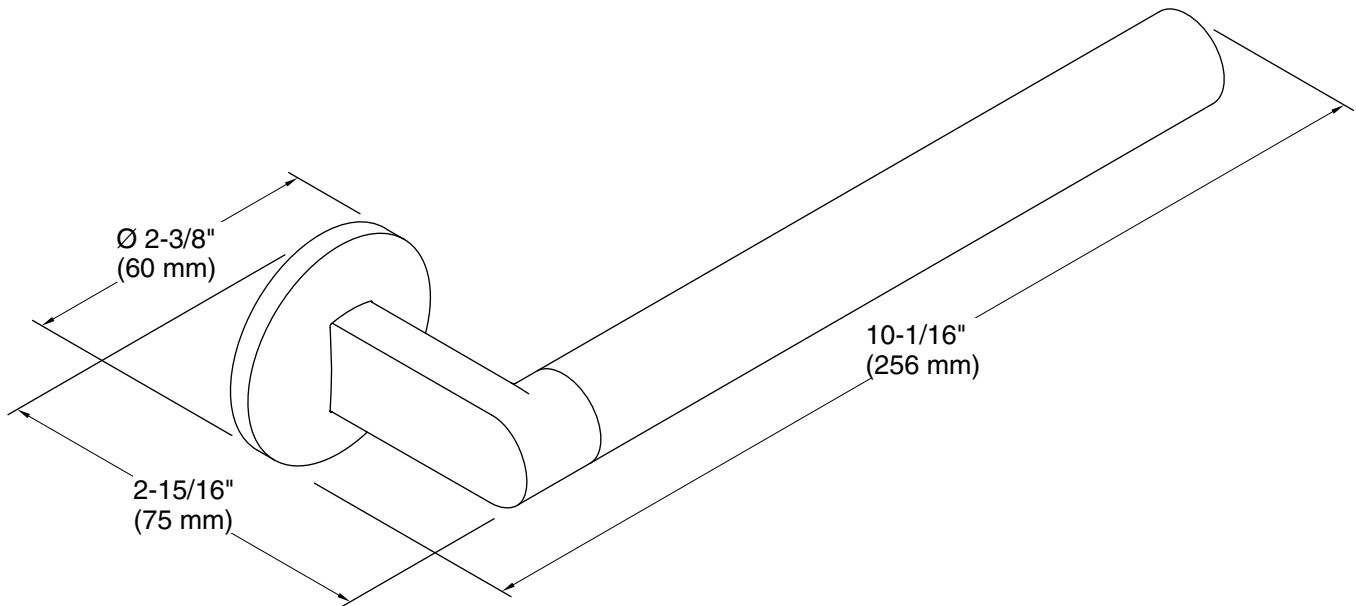

Color	Code	Description
	CP	Polished Chrome
	BN	Vibrant® Brushed Nickel
	BL	Matte Black
	2MB	Vibrant® Brushed Moderne Brass
	TT	Vibrant Titanium

Technical Information

All product dimensions are nominal.

Installation Type: Wall-mount