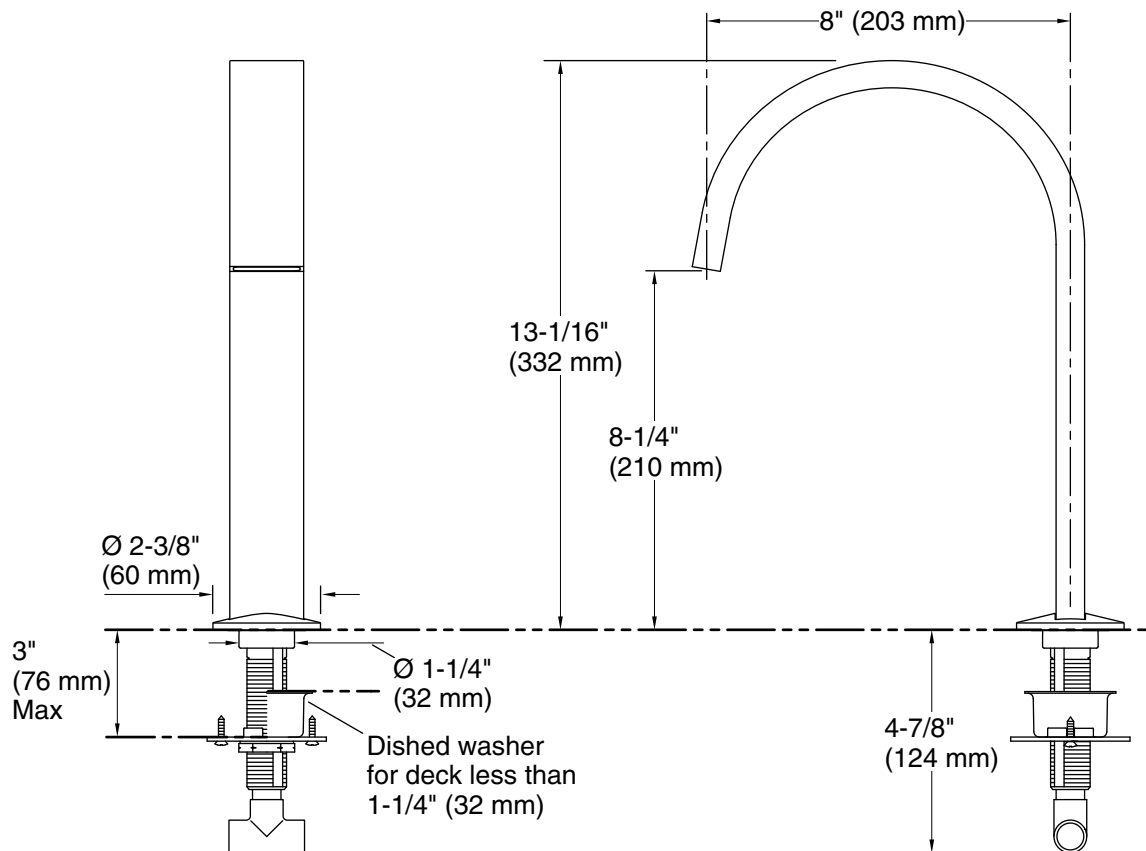

Features

- Non-diverter spout.
- 8" spout reach.
- For use with Components™ Lever, Oyl, or Industrial faucet handles (sold separately).
- Coordinates with Components™ faucets, shower trim and accessories to complete your bathroom.

or

K-77990-9 deck-mount bath faucet handles with valve

Codes/Standards

ASME A112.18.1/CSA B125.1

KOHLER® Faucet Lifetime Limited Warranty

See website for detailed warranty information.

Available Colors/Finishes

Color tiles intended for reference only.

Color	Code	Description
	CP	Polished Chrome
	BL	Matte Black

Technical Information

All product dimensions are nominal.

Drain included: No

Spout:

Spout reach: 8" (203 mm)