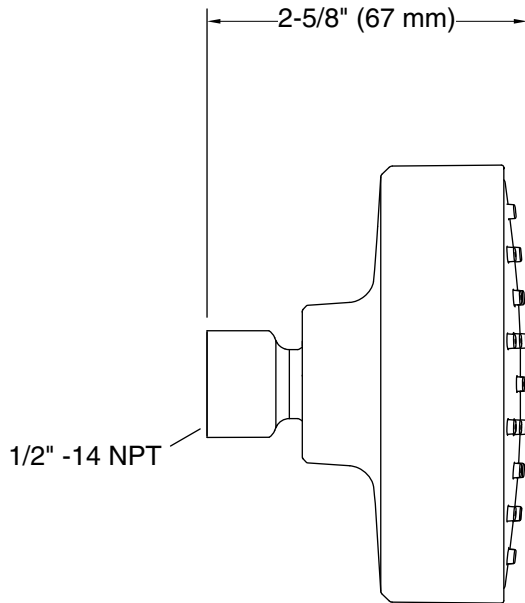

Technical Information

All product dimensions are nominal.

Drain included: No

Showerhead/Body Spray:

Rated maximum flow: 1.75 gal/min (6.6 l/min)

Notes

Install this product according to the installation guide.