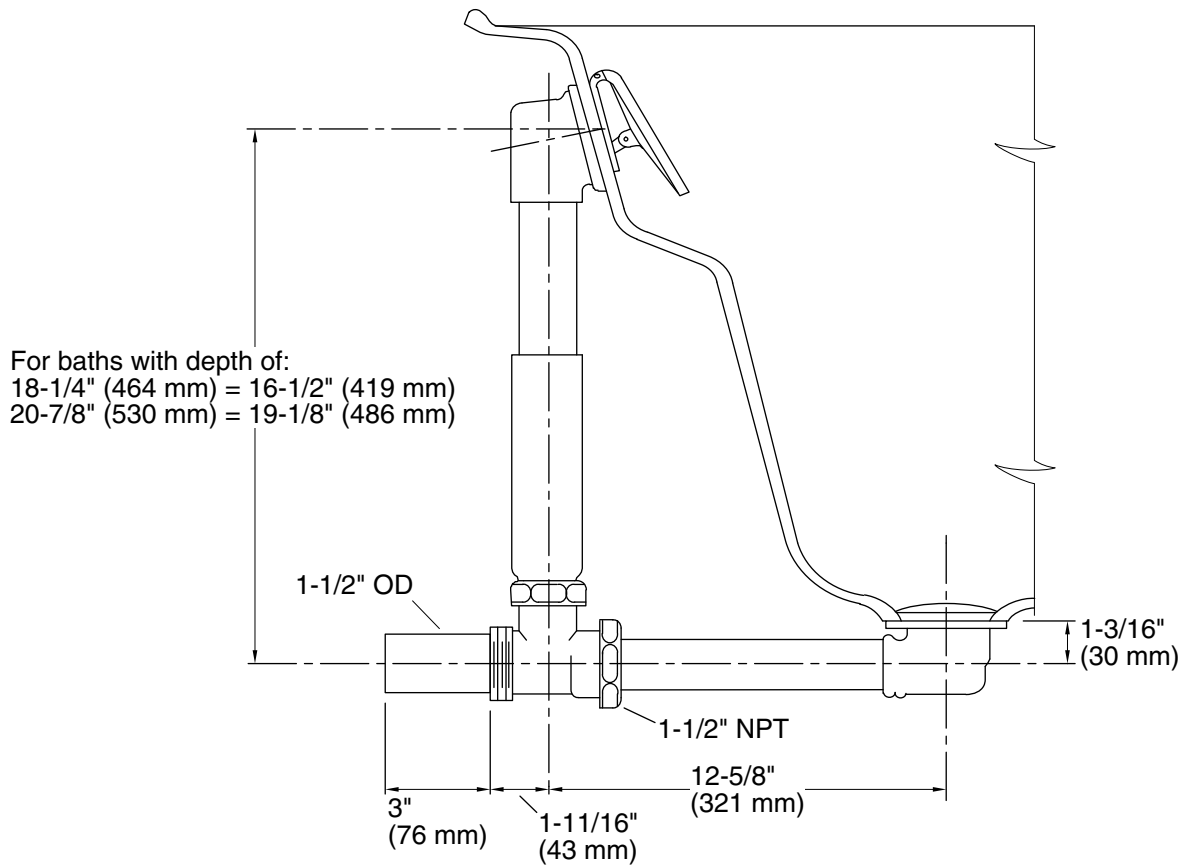

Features

- 17-gauge brass construction
- Brass tailpiece
- 1-1/2" (38 mm) NPT connection
- Supports both above- and through-the-floor installations
- For use with Tea-for-Two[®] 5' (1524 mm) and 6' (1828 mm) baths, BubbleMassage[™] air baths, and whirlpools

Technical Information

All product dimensions are nominal.

Notes

Install this product according to the installation guide.

ADA compliant when installed to the specific requirements of these regulations.