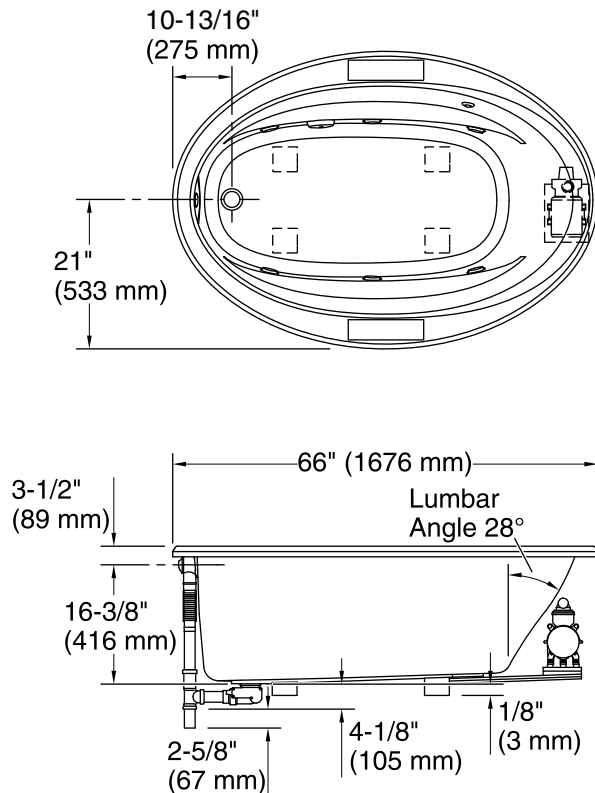

Color	Code	Description
-------	------	-------------

	0	White
	96	Biscuit
	47	Almond

No change in measurements if connected with drain illustrated. (K-37382)

 Recommended Faucet Location

Access Panel
20" (508 mm) W x 15" (381 mm) H

Pump: 120 V, 15 A, 60 Hz

Technical Information

All product dimensions are nominal.

Installation:	Drop-in, Under-mount
Drain location:	End
Basin area, bottom:	48-5/8" x 24-1/2" (1235 mm x 622 mm)
Basin area, top:	60" x 32-3/16" (1523 mm x 818 mm)
Minimum floor load:	34 lbs/ft ² (166 kg/m ²)
Water depth:	14-5/16" (364 mm)
Water capacity:	70 gal (265 L)
Template:	Drop-in, 1233384-7, not required, included
Electrical component rating:	Pump: 120 V, 7.5 A, 60 Hz
Pump speed:	Single

Notes

Measure your actual product for rough-in details. Install this product according to the installation instructions.

The hot water supply should be 70% of the capacity of the bath or greater. Installations will vary.