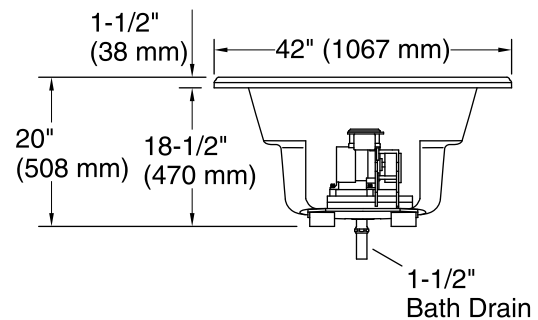

Color	Code	Description
-------	------	-------------

	0	White
	96	Biscuit
	47	Almond

No change in measurements if connected with drain illustrated. (K-37382)

 Recommended Faucet Location

Access Panel
20" (508 mm) W x 15" (381 mm) H

Pump: 120 V, 15 A, 60 Hz

Technical Information

All product dimensions are nominal.

Installation:	Drop-in, Under-mount
Drain location:	End
Basin area, bottom:	48-5/8" x 24-1/2" (1235 mm x 622 mm)
Basin area, top:	60" x 32-3/16" (1523 mm x 818 mm)
Minimum floor load:	34 lbs/ft ² (166 kg/m ²)
Water depth:	14-5/16" (364 mm)
Water capacity:	70 gal (265 L)
Template:	Drop-in, 1233384-7, not required, included
Electrical component rating:	Pump: 120 V, 7.5 A, 60 Hz
Pump speed:	Single