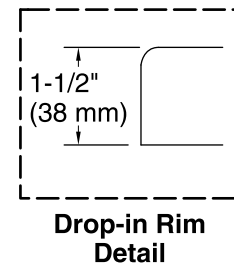

Color	Code	Description
-------	------	-------------

	0	White
	96	Biscuit
	47	Almond

No change in measurements if connected with drain illustrated. (K-37382)

 Recommended Faucet Location

Access Panel
20" (508 mm) W x 15" (381 mm) H

Pump: 120 V, 15 A, 60 Hz

Technical Information

All product dimensions are nominal.

Installation:	Drop-in, Under-mount
Drain location:	End
Basin area, bottom:	48-5/8" x 24-1/2" (1235 mm x 622 mm)
Basin area, top:	60" x 32-3/16" (1523 mm x 818 mm)
Minimum floor load:	34 lbs/ft ² (166 kg/m ²)
Water depth:	14-5/16" (364 mm)
Water capacity:	70 gal (265 L)
Template:	Drop-in, 1233384-7, not required, included
Electrical component rating:	Pump: 120 V, 7.5 A, 60 Hz
Pump speed:	Single