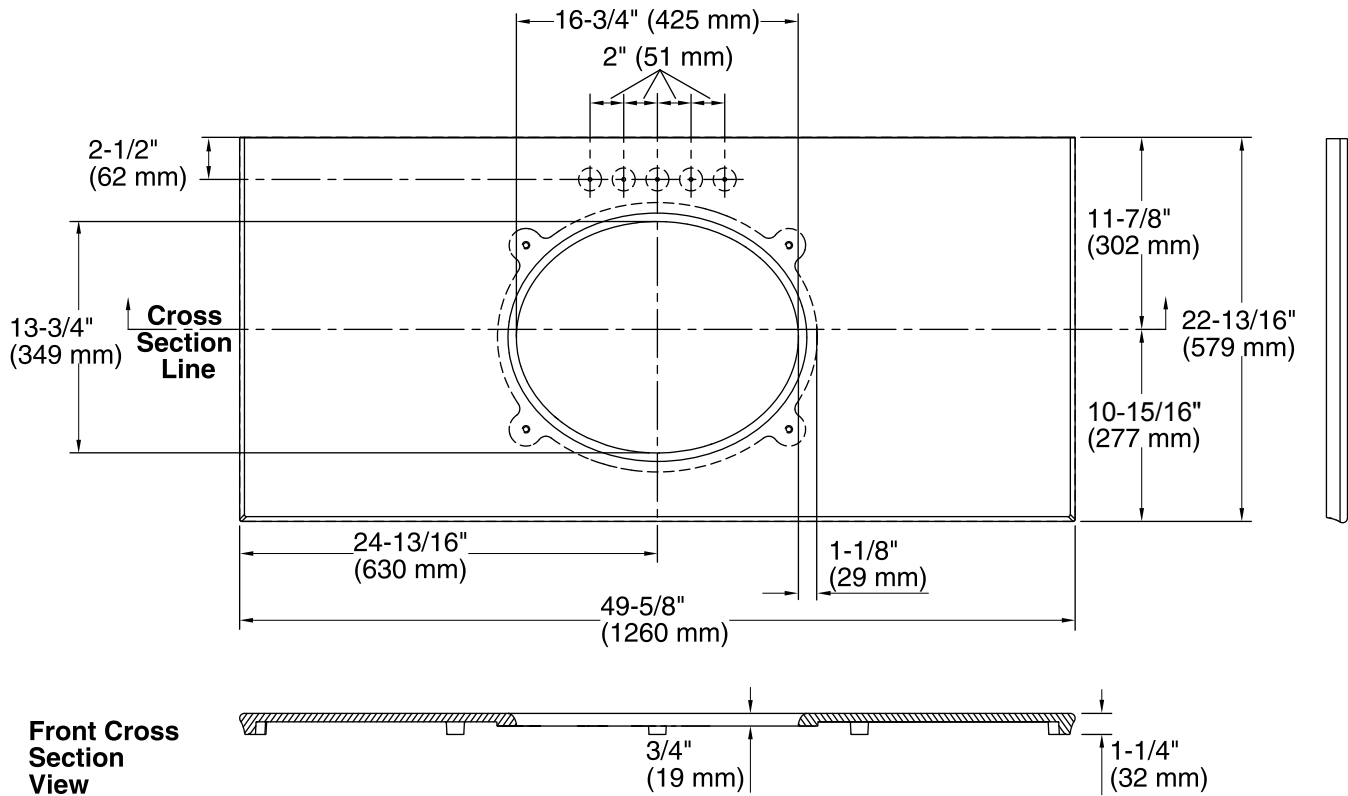

### Features

- Pairs with KOHLER Verticyl oval under-mount bathroom sinks or other KOHLER 17- x 14-inch oval under-mount bathroom sinks.
- Pilot holes for single, 4-inch centerset, and 8-inch wideset faucets.
- Sculpted edge.
- Coordinates with the industry-standard 48-inch vanities in the KOHLER® Tailored vanity collection.
- Field trimmable for alcove and corner installations.
- Optional side and backsplashes available (sold separately).

### Installation

- Vanity top.
- Includes mounting hardware for sink.
- Accommodates single, 4-inch, and 8-inch center faucet configurations.

#### Technical Information

All product dimensions are nominal.

Bowl configuration: Single

Installation: Vanity top/ITB

Bowl area (Only): Length: 16-3/4" (425 mm)  
Width: 13-3/4" (349 mm)

Faucet hole and sink-mounting locations are marked on the underside of the countertop.