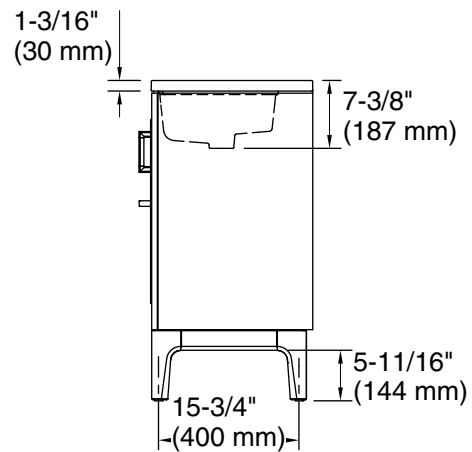

Technical Information

All product dimensions are nominal.

Notes

Install this product according to the installation instructions.