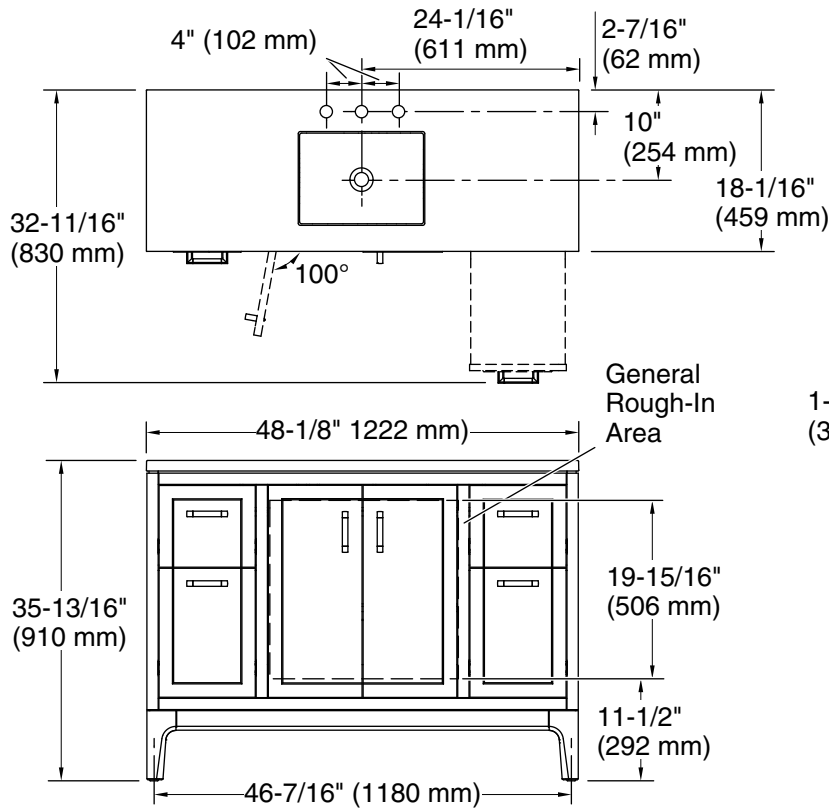

Waste Pipe Location Information