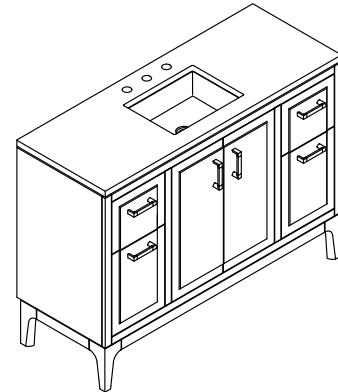

Features

- Four full-extension 12¾" (325 mm) drawers with soft-close side-mount slides.
- Three-way adjustable soft-close door hinges with 100° opening capability for easy cabinet access.
- 18" (457 mm) cabinet interior provides ample storage space.
- Finish-matched cabinet interior offers generous clearance for plumbing.
- Quartz vanity top adds beauty and long-lasting durability.
- Customize your storage with optional accessories such as floor liners, drawer organizers, and perfectly sized containers (sold separately).
- Coordinates with K-33558 upgraded hardware finishes, K-25817 quartz backsplash, K-25819 quartz side splash, and K-32816-SH10 upgraded legs (sold separately).

Material

- Solid wood and moisture-resistant MDF.
- Painted exterior.

Installation

- Easy installation – no special tools required.
- Separate vanity top makes for simplified installation.

Recommended Products/Accessories

- K-25817 4" x 48" quartz backsplash
- K-32816-SH10 48" vanity legs
- K-33556-ASB 70" x 24" linen tower
- K-33557-ASB 28" x 24" wall cabinet
- K-33558 4½" cabinet pull
- K-33585
- K-33586
- K-33587
- K-33588
- K-27933
- K-27936
- K-25819 4" x 18" quartz side splash