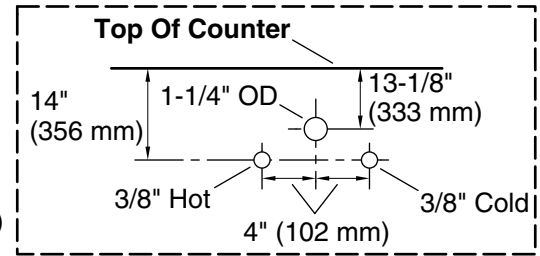

Waste Pipe Location Information