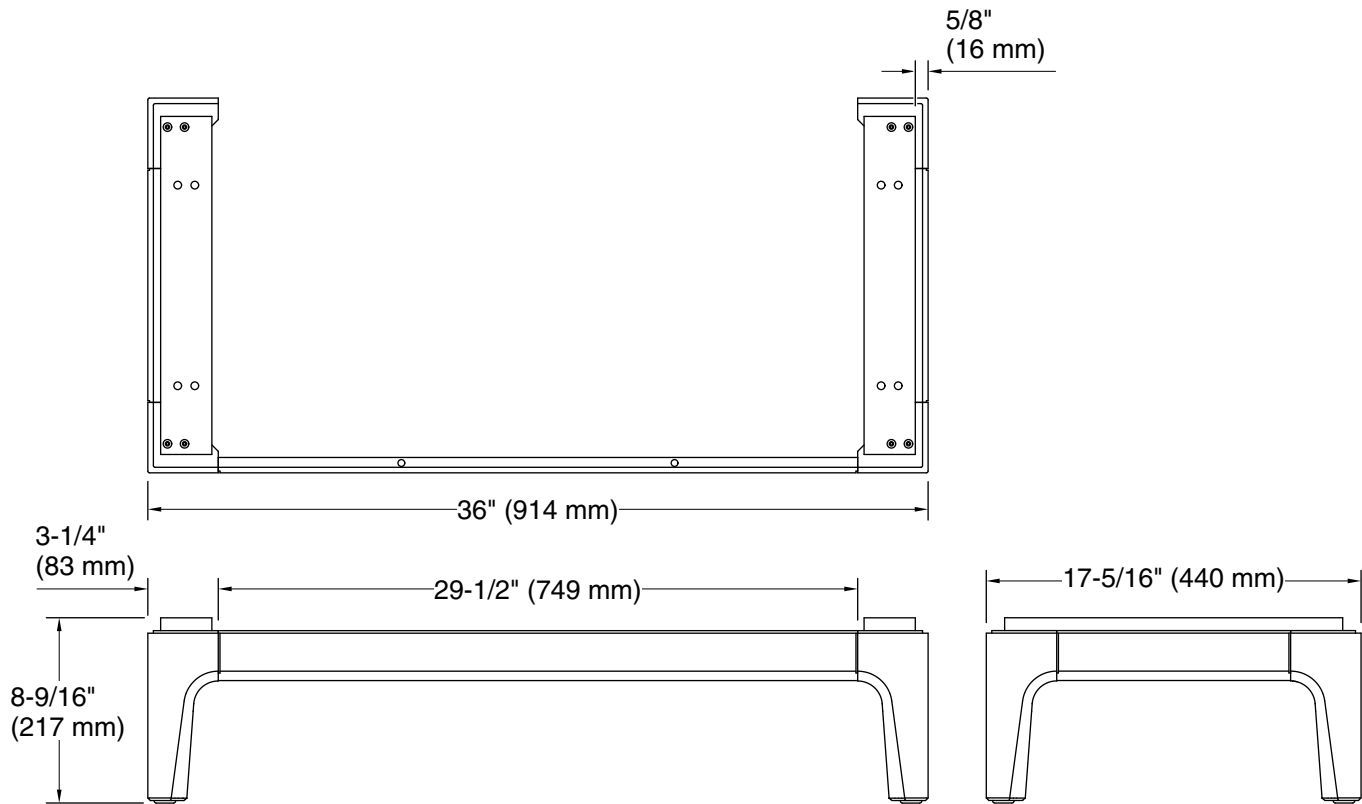

Seer™
36" vanity legs
K-32815-SH9

Features

- Stained-wood legs offer the polished look of furniture in the bathroom.
- For use with Seer 36" K-33553 vanity set.

Material

- Solid wood and moisture-resistant MDF.
- The nature of wood grain can cause variations in stain depth. Our expert craftspeople hand-apply the stain to blend these variations.

Technical Information

All product dimensions are nominal.

Material: Wood, MDF