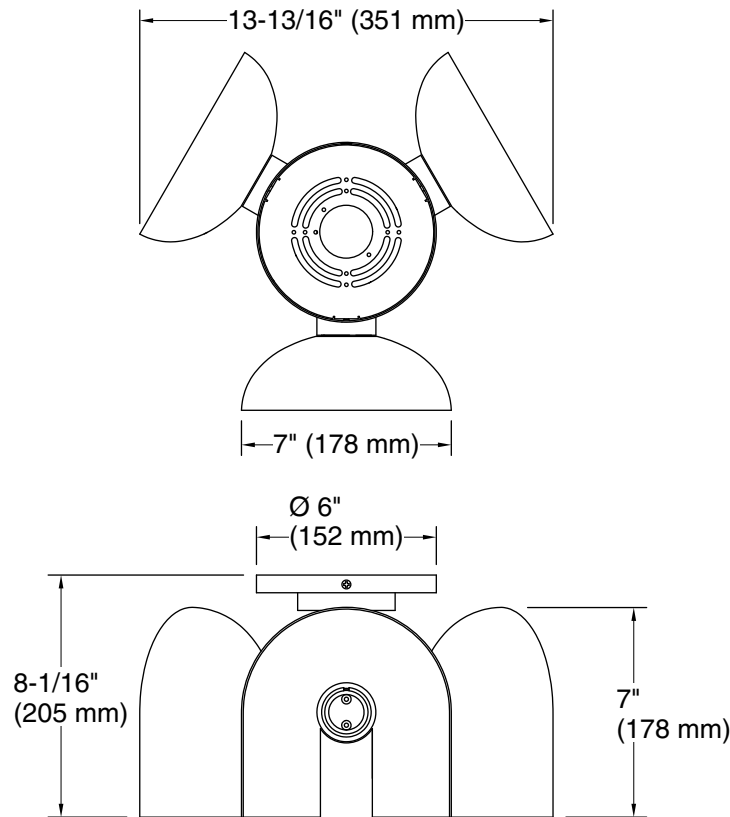

Required Electrical Service

One circuit required.

120 V, 60 Hz

Notes

Install this product according to the installation instructions.

Technical Information

All product dimensions are nominal.

Installation Type:	Flush-mount
Material:	Aluminum, Steel
Number of Lights:	3
Lighting Type:	Socket-based
Socket Type:	E-26 Medium
Number of Shades:	3
Shade Type:	Metal