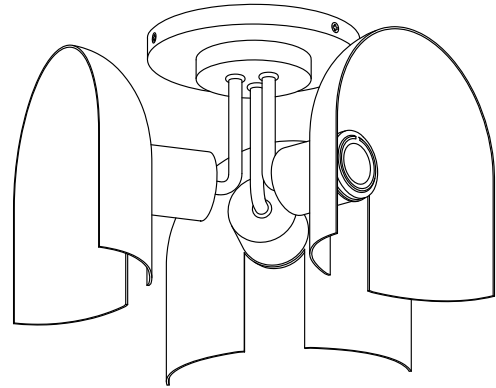

Features

- Contoured metal shade uniquely surrounds a single bulb
- Contemporary design will make a statement in any room
- Requires bulbs with medium (E26) base; type G25 frosted bulbs recommended (sold separately)
- Suitable for damp locations, per UL 1598

Material

- Manufactured with quality materials and complemented with a meticulous finishing process
- KOHLER finishes resist corrosion and tarnishing

Installation

- Ceiling-mount

Codes/Standards

UL 1598
CSA C22.2 No. 250.0

KOHLER® Indoor Lighting Fixtures Limited Warranty

See website for detailed warranty information.

Available Colors/Finishes

Color tiles intended for reference only.

Color	Code	Description
	BML	Black, Brass Trim
	SLG	
	6GL