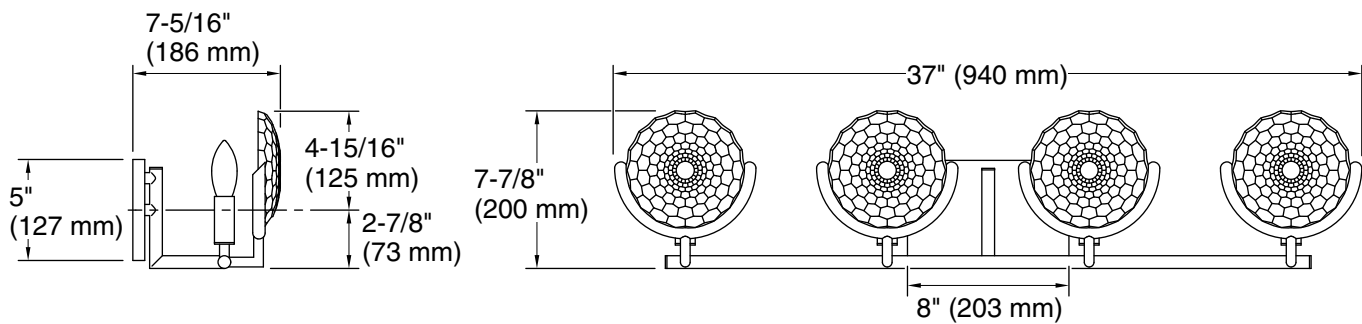

Required Electrical Service

One dedicated circuit required.

Lights: 120 V, 12 A, 60 Hz

Technical Information

All product dimensions are nominal.

Installation Type: Wall-mount

Material: Steel, Aluminum, Zinc, Glass