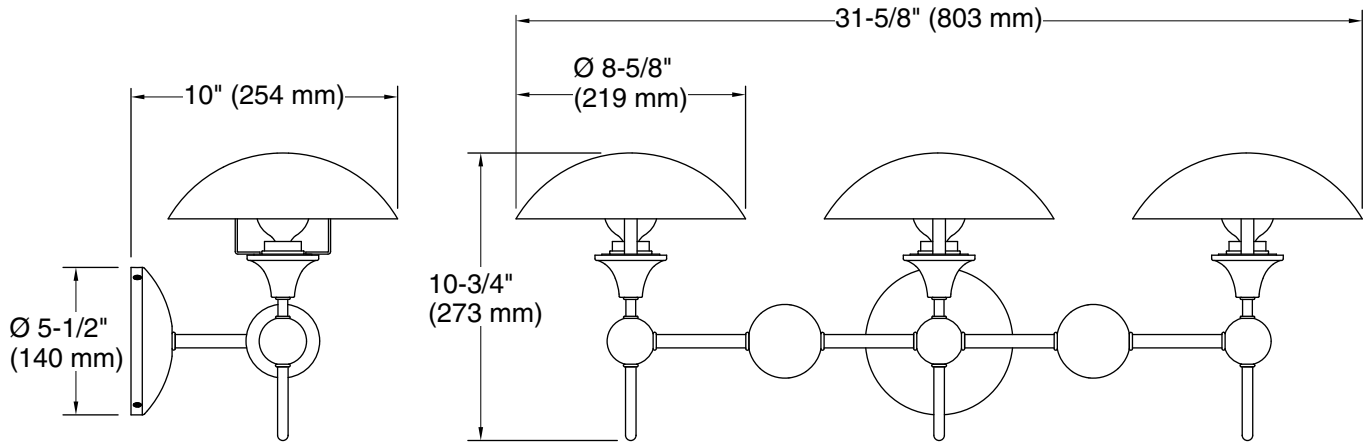

Features

- A combination of simple, elegant forms, and its pivoting shade reinterprets timeless Art Deco style for a modern setting.
- Dome-shaped metal shade that pivots so you can direct the lamp's illumination in almost any direction.
- This collection is at home in primarily modern interiors.
- A great piece for almost any space — especially over a double-vanity sink, guest bath, or powder room.
- Candelabra base (E12) socket, works best with clear or frosted candelabra type G bulbs (sold separately).
- Suitable for damp locations, per UL 1598.

Required Electrical Service

One dedicated circuit required.

Lights: 120 V, 12 A, 60 Hz

Technical Information

All product dimensions are nominal.

Material: Steel, Aluminum, Anodized Aluminum

Number of Lights: 3