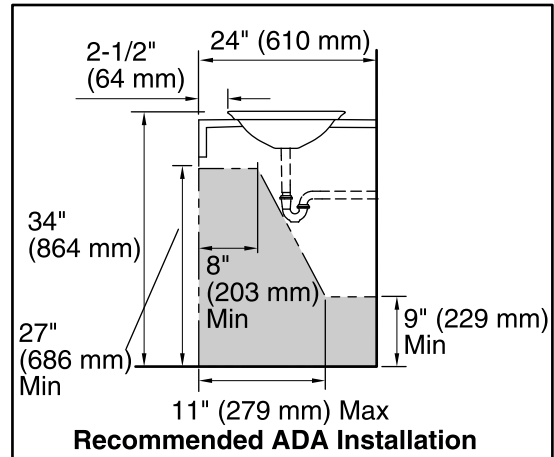

#### Technical Information

All product dimensions are nominal.

Installation: Vessel

Template: 1190263-7, not required, included