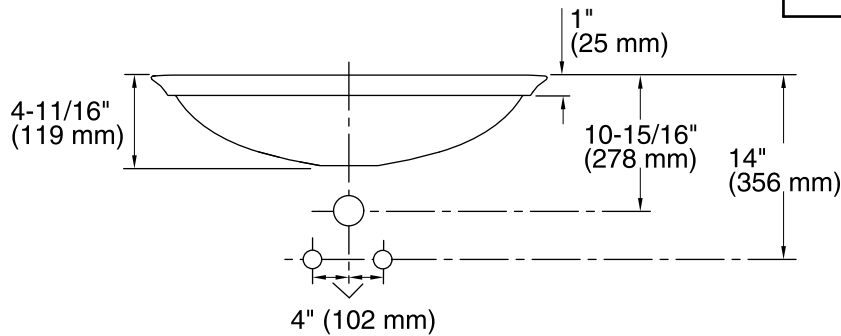

#### Technical Information

All product dimensions are nominal.

Installation: Vessel

Template: 1190263-7, not required, included