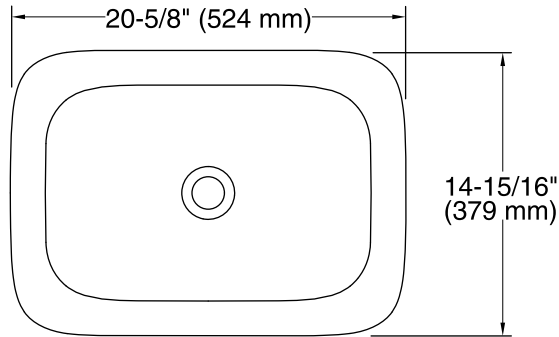

#### Technical Information

All product dimensions are nominal.

Installation: Vessel

Template: 1190263-7, not required, included