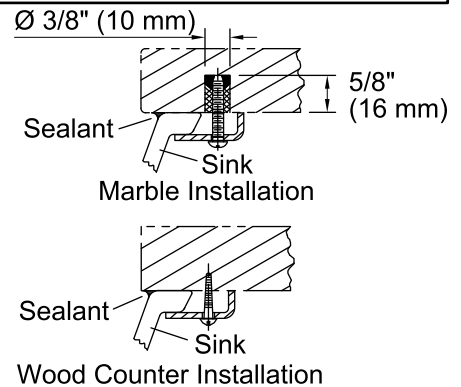

Color tiles intended for reference only.

Color Code Description

 B11 Ice

Technical Information

All product dimensions are nominal.

Bowl configuration:	Single
Installation:	Under-mount
Bowl area:	Length: 17-3/16" (437 mm) Width: 14-3/16" (360 mm) Bowl depth: 4-3/4" (121 mm) Water depth: 4-3/4" (121 mm)
Drain hole:	1-3/4" (44 mm)
Template:	1151011-7, required, included