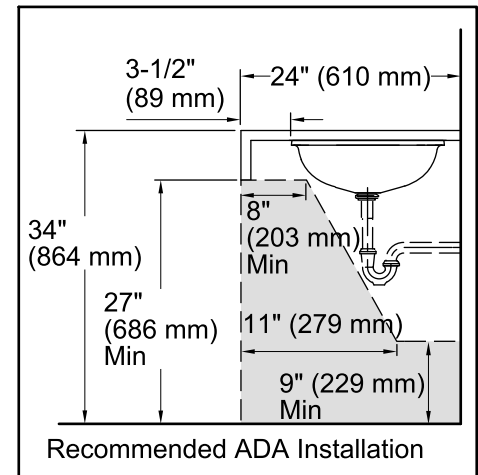

Color tiles intended for reference only.

Color Code Description

 B11 Ice

Technical Information

All product dimensions are nominal.

Bowl configuration:	Single
Installation:	Under-mount
Bowl area:	Length: 17-3/16" (437 mm) Width: 14-3/16" (360 mm) Bowl depth: 4-3/4" (121 mm) Water depth: 4-3/4" (121 mm)
Drain hole:	1-3/4" (44 mm)
Template:	1151011-7, required, included