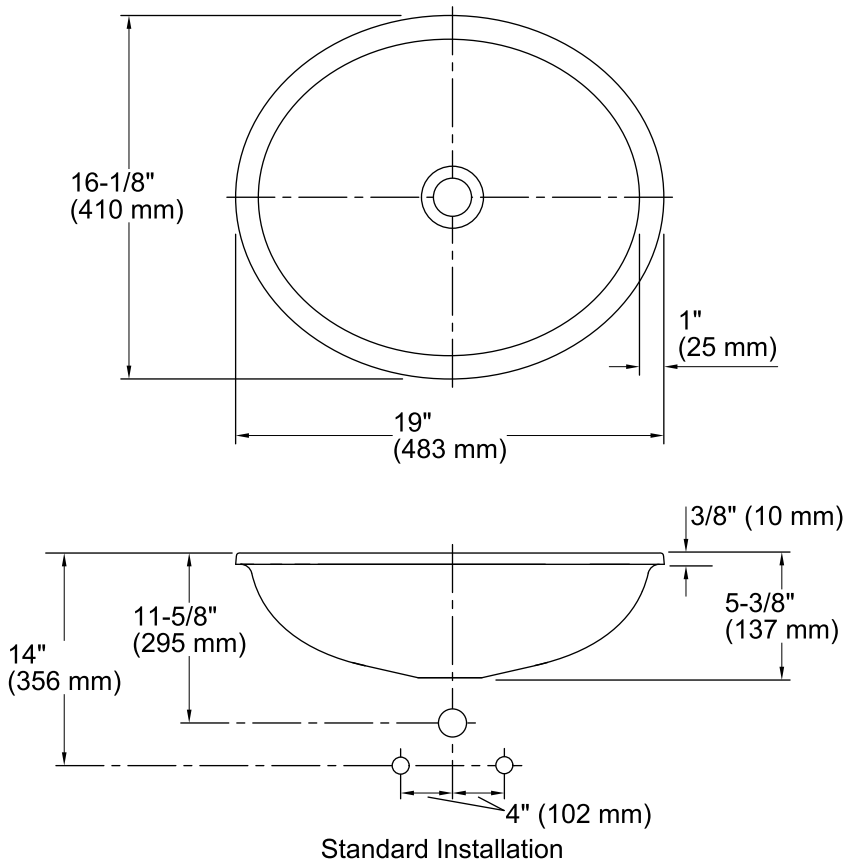

Color tiles intended for reference only.

Color Code Description

 B11 Ice

Technical Information

All product dimensions are nominal.

Bowl configuration:	Single
Installation:	Under-mount
Bowl area:	Length: 17-3/16" (437 mm) Width: 14-3/16" (360 mm) Bowl depth: 4-3/4" (121 mm) Water depth: 4-3/4" (121 mm)
Drain hole:	1-3/4" (44 mm)
Template:	1151011-7, required, included