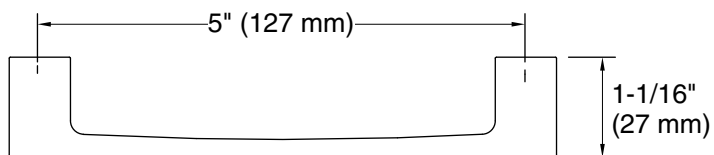

## Technical Information

All product dimensions are nominal.

Installation Type: Cabinet mount

Material: Zinc