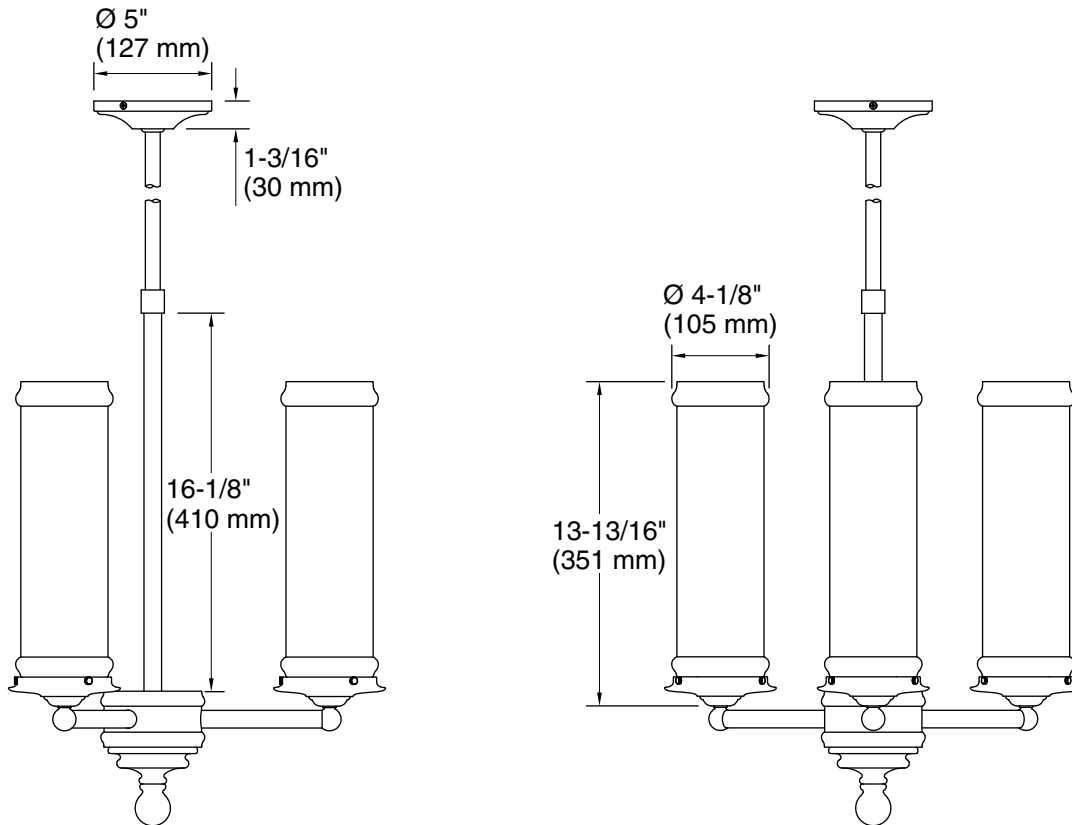

Required Electrical Service

One circuit required.

Lights: 120 V, 60 Hz

Technical Information

All product dimensions are nominal.

Installation Type: Ceiling-mount

Material: Brass

Number of Lights: 3

Lighting Type: Socket-based

Socket Type: E-12 Candelabra

Number of Shades: 3

Shade Type: Glass - clear

Hanging Type: Downrod

Downrod Detail: 3 x 12" (305 mm)

Electrical component rating: Socket Rating: 60 Hz, 60 W, 1350 Lumens, 3000K