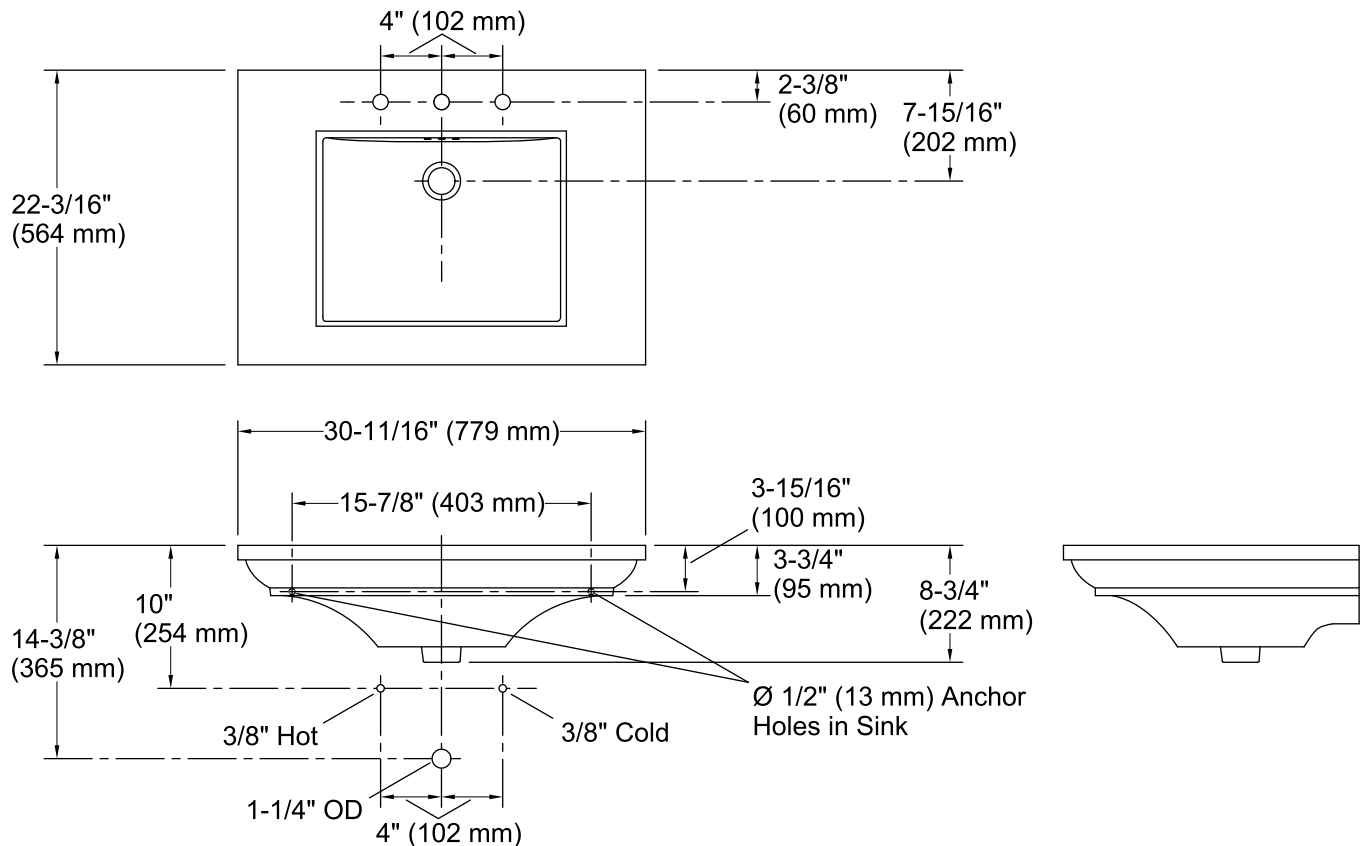

Features

- 8-inch center faucet holes.
- Elegant rectangular basin.
- Overflow drain.
- Combines with the K-2267 pedestal to create the K-2268-8 Memoirs pedestal sink.
- Combines with the K-6880 or K-30003 console table legs to create a Memoirs console table.
- Coordinates with other products in the Memoirs collection.

Technical Information

All product dimensions are nominal.

Bowl configuration:	Single
Installation:	Pedestal, Console table
Bowl area (Only):	Length: 19" (483 mm) Width: 14" (356 mm) Water depth: 5-1/2" (140 mm)
Number of deck holes:	3
Faucet hole spacing:	8" (203 mm)
Faucet hole(s):	1-3/8" (35 mm)
Drain hole:	1-3/4" (44 mm)