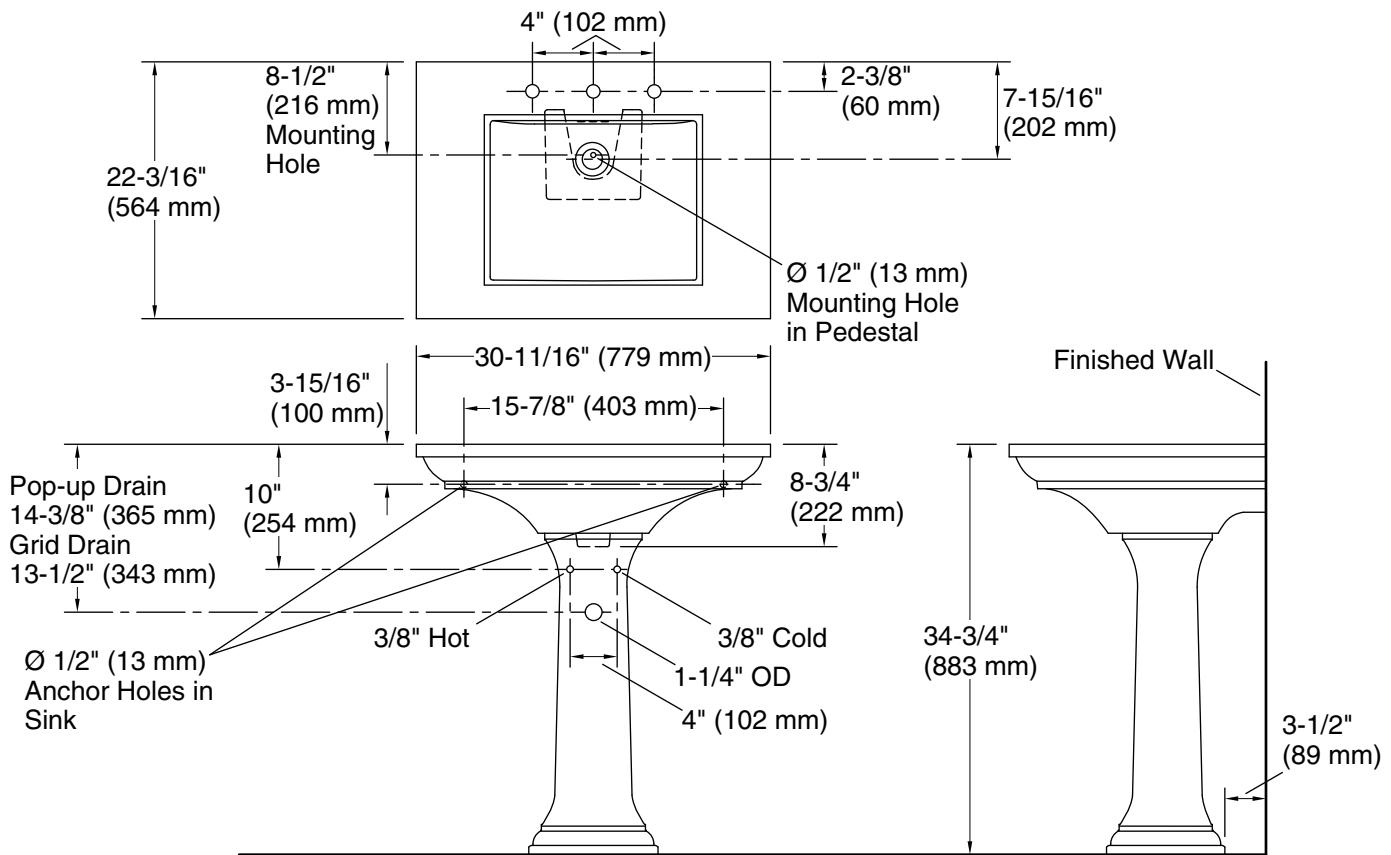

Memoirs® Stately

30-3/4" rectangular pedestal bathroom sink
K-2268-8

Features

- 8" (203 mm) widespread faucet holes
- Elegant rectangular basin
- Overflow drain
- Combination consists of the K-2269-8 basin and the K-2267 pedestal
- Coordinates with other products in the Memoirs collection

THE BOLD LOOK
OF **KOHLER**®

Technical Information

All product dimensions are nominal.

Bowl configuration:	Single
Installation:	Pedestal
Center(s):	8
Bowl area (Only):	Length: 19" (483 mm) Width: 14" (356 mm) With overflow: Yes Water depth: 5-1/2" (140 mm)
With overflow:	Yes
Number of deck holes:	3
Faucet hole spacing:	8" (203 mm)
Faucet hole(s):	1-3/8" (35 mm)
Drain hole:	1-3/4" (44 mm)