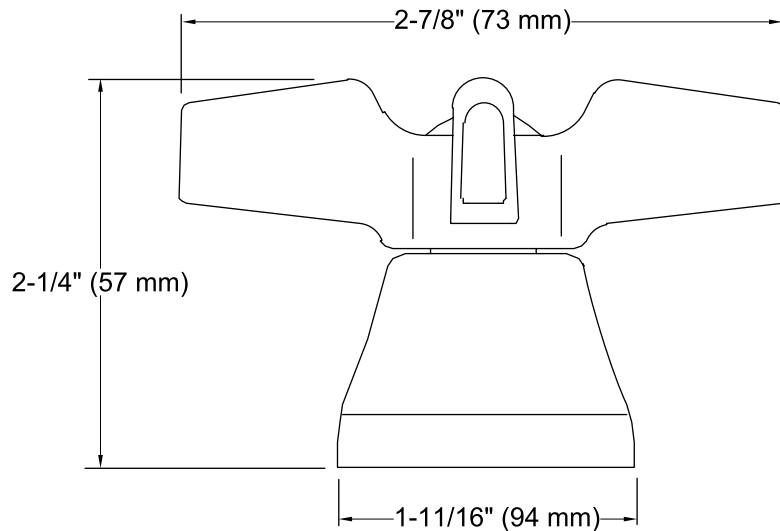

Color	Code	Description
-------	------	-------------

	CP	Polished Chrome
--	----	-----------------

Technical Information

All product dimensions are nominal.

Notes

Install this product according to the installation guide.