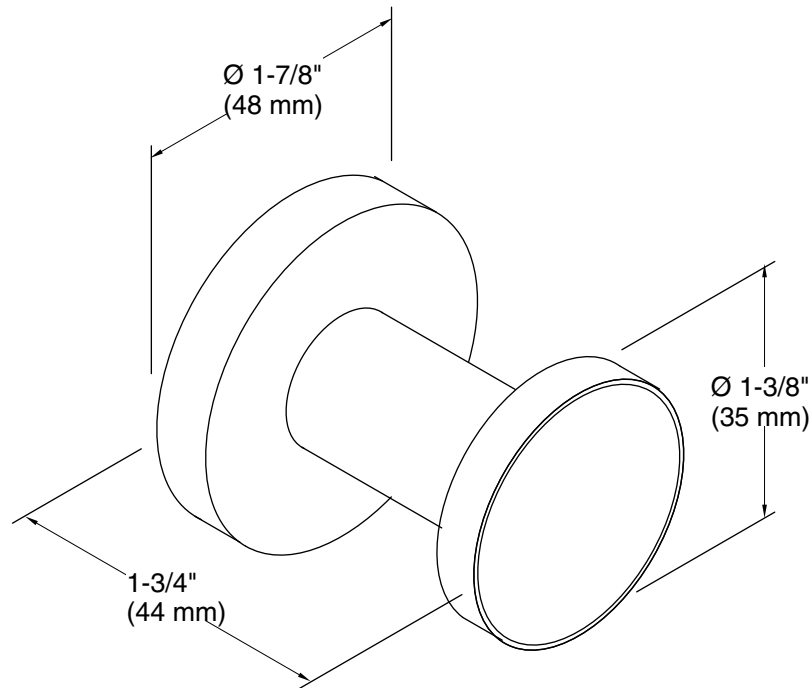

Technical Information

All product dimensions are nominal.

Material: Metal

Notes

Install this product according to the installation guide.