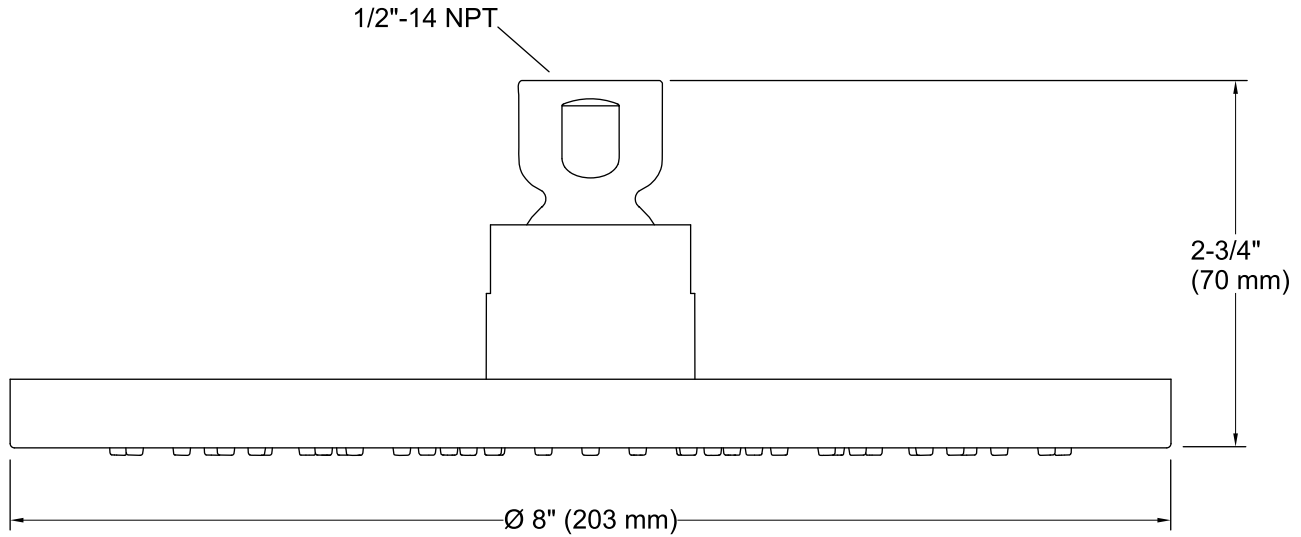

Features

- Single-function Rain showerhead.
- MasterClean™ spray nozzles prohibit mineral buildup for easy cleaning.
- Katalyst™ Spray Technology with air induction ball joint.
- Optimized sprayface for maximum performance.
- 2.5 gallon (9.5 L) per minute flow rate.

Material

- Solid brass construction.

Installation

- 1/2" - 14 NPT connection.

Codes/Standards

ASME A112.18.1/CSA B125.1
DOE - Energy Policy Act 1992

KOHLER® Faucet Lifetime Limited Warranty

See website for detailed warranty information.

Technical Information

All product dimensions are nominal.

Showerhead/Body Spray:

Rated maximum flow: 2.5 gal/min (9.5 l/min)

Notes

Install this product according to the installation guide.