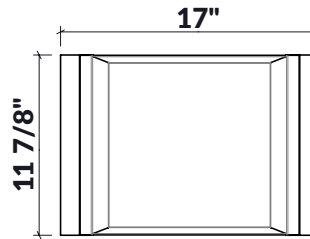

205240 | BIN

STAINLESS STEEL SINK ACCESSORY

Specifications

Model	205240
Handle	Walnut
Compatible bowl dimension (front-to-back)	16"
Overall dimensions	12" x 17" x 4 1/4"

Features

- Can be used on top of sink to create extra workspace or on countertop
- Ideal to prepare or to serve food or as ice bin to cool drinks
- Innovative and functional design to match with other standard Home Refinements accessories
- 100% premium hard rock maple or walnut handles for high quality and durability
- Rubber-tipped footings for better stability and protection
- 304 series stainless steel (18/10)
- Elegant no. 4 brushed finish that matches the appliances