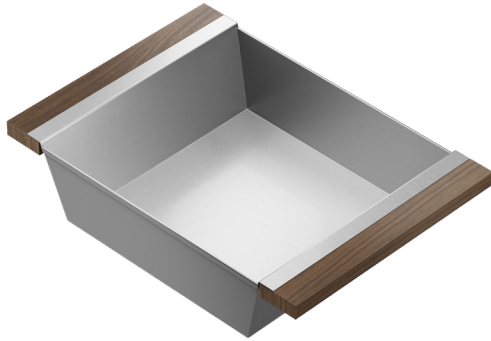

205240 | BIN

STAINLESS STEEL SINK ACCESSORY

Specifications

Model	205240
Handle	Walnut
Compatible bowl dimension (front-to-back)	16"
Overall dimensions	12" x 17" x 4 1/4"

Features

- Can be used on top of sink to create extra workspace or on countertop
- Ideal to prepare or to serve food or as ice bin to cool drinks
- Innovative and functional design to match with other standard Home Refinements accessories
- 100% premium hard rock maple or walnut handles for high quality and durability
- Rubber-tipped footings for better stability and protection
- 304 series stainless steel (18/10)
- Elegant no. 4 brushed finish that matches the appliances