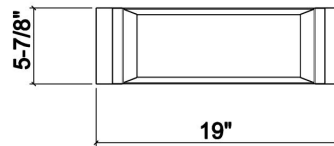

### Specifications

Model	205228
Collection	Bin
Compatible bowl dimension (front-to-back)	18"
Overall dimensions	6" × 19" × 4 1/4"