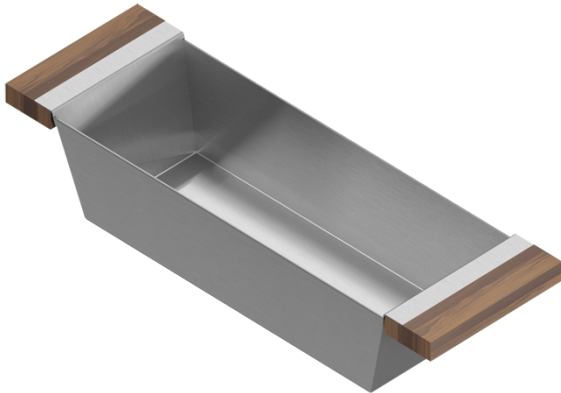

## 205228 | BIN

STAINLESS STEEL SINK ACCESSORY

### Specifications

Model	205228
Collection	Bin
Compatible bowl dimension (front-to-back)	18"
Overall dimensions	6" × 19" × 4 1/4"

### Features

- Can be used on top of sink to create extra workspace or on countertop
- Ideal to prepare or to serve food
- Innovative and functional design to match with other standard Home Refinements accessories
- 100% premium hard rock maple or walnut handles for high quality and durability
- Rubber-tipped footings for better stability and protection
- 304 series stainless steel (18/10)
- Elegant no. 4 brushed finish that matches the appliances