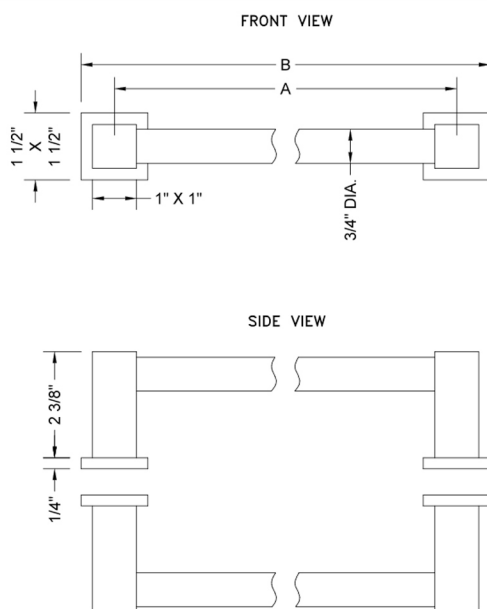

12" Cubix® H42 Back to Back Shower Door Pull

Model #: H42-BB-12-

FEATURES:

- Can be mounted vertically or horizontally
- Can be used as a towel bar when mounted horizontally
- Not to be used as a grab bar
- All brass construction, full polished & plated
- Includes rubber gaskets for glass door installation
- Custom sizes available- Contact JACLO for pricing & availability

SPECIFICATION DRAWING:

CUBIX® BACK TO BACK DOOR PULL			
PART. #	SPECIFICS	A	B
H42-BB-	6" CENTER TO CENTER	6"	7 1/2"
H42-BB-08	8" CENTER TO CENTER	8"	9 1/2"
H42-BB-12	12" CENTER TO CENTER	12"	13 1/2"
H42-BB-16	16" CENTER TO CENTER	16"	17 1/2"
H42-BB-18	18" CENTER TO CENTER	18"	19 1/2"
H42-BB-24	24" CENTER TO CENTER	24"	25 1/2"
H42-BB-32	32" CENTER TO CENTER	32"	33 1/2"